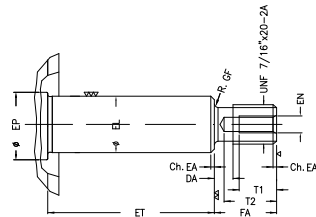

1 2 3 4 5 6 7 8

A

B

C

D

E

F

Notes: Downloaded from <http://dealerselectric.com>  
Generated for Model #00136OS3HJP56J-S

Performed by:

Checked:

Customer:

Jet Pump: Three-Phase - W01 (Rolled Steel) - Threaded - ODP - Standard

Three-phase induction motor  
Frame 56J - ODP

12-SEP-2016

2E 4.874	J 1.732	A 6.535	P 6.456	AB 5.882
2F 3.000	B 4.016	BA 2.559	D 3.500	G 0.120
O 6.724	T 0.004	H 0.343	AA NPT 1/2"	ET 1.874
U 0.625	EL 0.625	EP 0.665	t1 0.472	t2 0.590
C 11.220	FC 6.693	Flange FC-149	AJ 5.874	AK 4.500
BD 6.450	BF UNC 3/8"x16-2B	BB 0.157	AH 2.562	