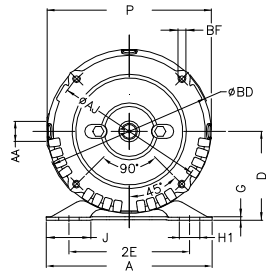

1 2 3 4 5 6 7 8

A

B

C

D

E

F

Notes: Downloaded from <http://dealerselectric.com>  
Generated for Model #00136OS3HJP56J-S

Performed by:

Checked:

Customer:

Jet Pump: Three-Phase - W01 (Rolled Steel) - Threaded - ODP - Standard

Three-phase induction motor  
Frame 56J - ODP

12-SEP-2016

2E 4.874	J 1.732	A 6.535	P 6.456	AB 5.882
2F 3.000	B 4.016	BA 2.559	D 3.500	G 0.120
O 6.724	T 0.004	H 0.343	AA NPT 1/2"	ET 1.874
U 0.625	EL 0.625	EP 0.665	t1 0.472	t2 0.590
C 11.220	FC 6.693	Flange FC-149	AJ 5.874	AK 4.500
BD 6.450	BF UNC 3/8"x16-2B	BB 0.157	AH 2.562	