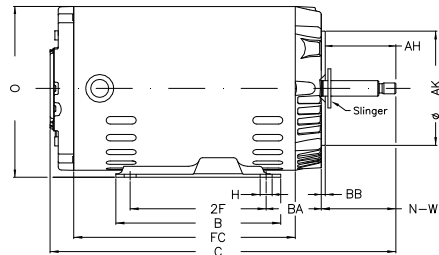

1 2 3 4 5 6 7 8

A

B

C

D

E

F

Notes: Downloaded from <http://dealerselectric.com>  
Generated for Model #00136OS3HJP56J-S

Performed by:

Checked:

Customer:

Jet Pump: Three-Phase - W01 (Rolled Steel) - Threaded - ODP - Standard

Three-phase induction motor  
Frame 56J - ODP

12-SEP-2016

2E 4.874	J 1.732	A 6.535	P 6.456	AB 5.882
2F 3.000	B 4.016	BA 2.559	D 3.500	G 0.120
O 6.724	T 0.004	H 0.343	AA NPT 1/2"	ET 1.874
U 0.625	EL 0.625	EP 0.665	t1 0.472	t2 0.590
C 11.220	FC 6.693	Flange FC-149	AJ 5.874	AK 4.500
BD 6.450	BF UNC 3/8"x16-2B	BB 0.157	AH 2.562	