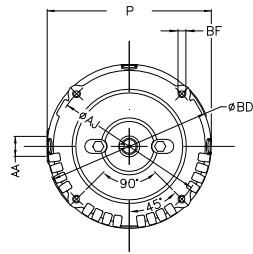

1 2 3 4 5 6 7 8

A

B

C

D

E

F

Notes: Downloaded from <http://dealerselectric.com>
Generated for Model #00136OS3EJPR56J-S

Performed by:

Checked:

Customer:

Jet Pump: Three-Phase - W01 (Rolled Steel) - Threaded - ODP - Standard

Three-phase induction motor
Frame 56J - ODP

12-SEP-2016

P 6.456	AB 5.882	AA NPT 1/2"	ET 1.874	U 0.625
EL 0.625	EP 0.665	t1 0.472	t2 0.590	C 11.220
FC 6.693	Flange FC-149	AJ 5.874	AK 4.500	BD 6.450
BF UNC 3/8"x16-2B	BB 0.157	AH 2.562		