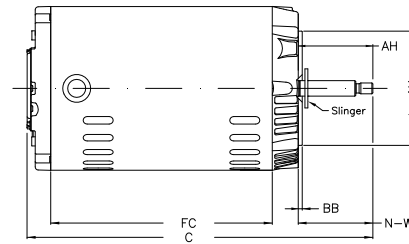

1 2 3 4 5 6 7 8

A

B

C

D

E

F

Notes: Downloaded from <http://dealerselectric.com>
Generated for Model #00136OS3EJPR56J-S

Performed by:

Checked:

Customer:

Jet Pump: Three-Phase - W01 (Rolled Steel) - Threaded - ODP - Standard

Three-phase induction motor
Frame 56J - ODP

12-SEP-2016

P 6.456	AB 5.882	AA NPT 1/2"	ET 1.874	U 0.625
EL 0.625	EP 0.665	t1 0.472	t2 0.590	C 11.220
FC 6.693	Flange FC-149	AJ 5.874	AK 4.500	BD 6.450
BF UNC 3/8"x16-2B	BB 0.157	AH 2.562		