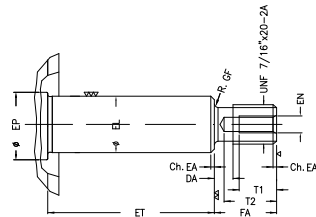

1 2 3 4 5 6 7 8

A

B

C

D

E

F

Notes: Downloaded from <http://dealerselectric.com>
Generated for Model #00136OS3EJPR56J-S

Performed by:

Checked:

Customer:

Jet Pump: Three-Phase - W01 (Rolled Steel) - Threaded - ODP - Standard

Three-phase induction motor
Frame 56J - ODP

12-SEP-2016

P 6.456	AB 5.882	AA NPT 1/2"	ET 1.874	U 0.625
EL 0.625	EP 0.665	t1 0.472	t2 0.590	C 11.220
FC 6.693	Flange FC-149	AJ 5.874	AK 4.500	BD 6.450
BF UNC 3/8"x16-2B	BB 0.157	AH 2.562		