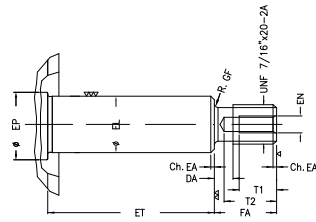

1 2 3 4 5 6 7 8

A

B

C

D

E

F

Notes: Downloaded from <http://dealerselectric.com>
Generated for Model #00136OS3EJP56J-S

Performed by:

Checked:

Customer:

Jet Pump: Three-Phase - W01 (Rolled Steel) - Threaded - ODP - Standard

Three-phase induction motor
Frame 56J - ODP

12-SEP-2016

2E 4.874	J 1.732	A 6.535	P 6.456	AB 5.882
2F 3.000	B 4.016	BA 2.559	D 3.500	G 0.120
O 6.724	T 0.004	H 0.343	AA NPT 1/2"	ET 1.874
U 0.625	EL 0.625	EP 0.665	t1 0.472	t2 0.590
C 11.220	FC 6.693	Flange FC-149	AJ 5.874	AK 4.500
BD 6.450	BF UNC 3/8"x16-2B	BB 0.157	AH 2.562	