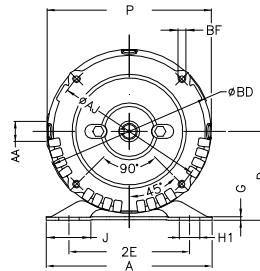

1 2 3 4 5 6 7 8

A

B

C

D

E

F

Notes: Downloaded from <http://dealerselectric.com>
Generated for Model #00136OS3EJP56J-S

Performed by:

Checked:

Customer:

Jet Pump: Three-Phase - W01 (Rolled Steel) - Threaded - ODP - Standard

Three-phase induction motor
Frame 56J - ODP

12-SEP-2016

2E 4.874	J 1.732	A 6.535	P 6.456	AB 5.882
2F 3.000	B 4.016	BA 2.559	D 3.500	G 0.120
O 6.724	T 0.004	H 0.343	AA NPT 1/2"	ET 1.874
U 0.625	EL 0.625	EP 0.665	t1 0.472	t2 0.590
C 11.220	FC 6.693	Flange FC-149	AJ 5.874	AK 4.500
BD 6.450	BF UNC 3/8"x16-2B	BB 0.157	AH 2.562	