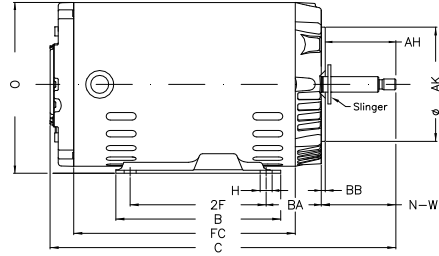

1 2 3 4 5 6 7 8

A

B

C

D

E

F

Notes: Downloaded from <http://dealerselectric.com>
Generated for Model #00136OS3EJP56J-S

Performed by:

Checked:

Customer:

Jet Pump: Three-Phase - W01 (Rolled Steel) - Threaded - ODP - Standard

Three-phase induction motor
Frame 56J - ODP

12-SEP-2016

2E 4.874	J 1.732	A 6.535	P 6.456	AB 5.882
2F 3.000	B 4.016	BA 2.559	D 3.500	G 0.120
O 6.724	T 0.004	H 0.343	AA NPT 1/2"	ET 1.874
U 0.625	EL 0.625	EP 0.665	t1 0.472	t2 0.590
C 11.220	FC 6.693	Flange FC-149	AJ 5.874	AK 4.500
BD 6.450	BF UNC 3/8"x16-2B	BB 0.157	AH 2.562	