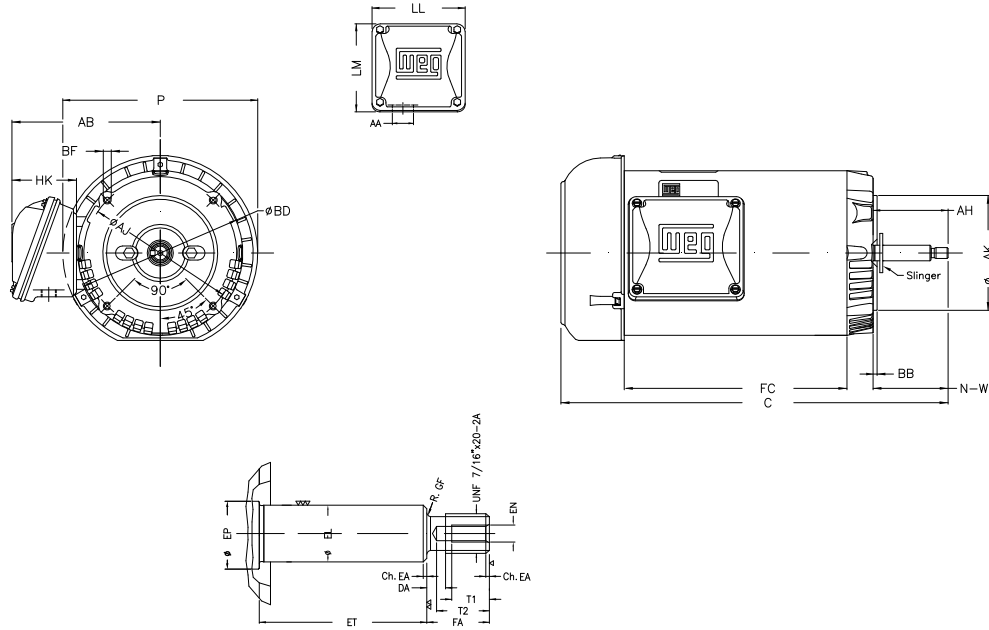

1 2 3 4 5 6 7 8

A

B

C

D

E

F

Notes: Downloaded from <http://dealerselectric.com>  
Generated for Model #00136ES3EJPR56J-S

Performed by:

Checked:

Customer:

Jet Pump: Three-Phase - W01 (Rolled Steel) - Threaded - TEFC - Standard

Three-phase induction motor  
Frame 56J - IP55

12-SEP-2016

P 7.638	AB 5.882	AA 0.881"	ET 1.874	U 0.625
EL 0.625	EP 0.665	t1 0.472	t2 0.590	C 12.441
FC 6.299	Flange FC-149	AJ 5.874	AK 4.500	BD 6.450
BF UNC 3/8"x16-2B	BB 0.157	AH 2.562		