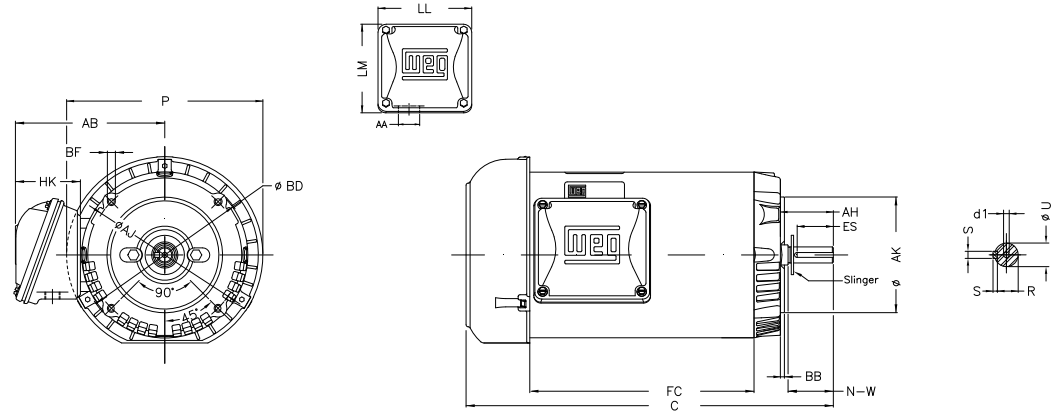

1 2 3 4 5 6 7 8

A

B

C

D

E

F

Notes: Downloaded from <http://dealerselectric.com>
Generated for Model #00136ES3EJPR56C-S

Performed by:

Checked:

Customer:

Jet Pump: Three-Phase - W01 (Rolled Steel) - Keyed - TEFC - Standard

| | | | | |
|--------|----------------|--------|-------|-------|
| P | AB | AA | U | ES |
| 7.638 | 5.882 | 0.881" | 0.625 | 1.417 |
| C | FC | Flange | AJ | AK |
| 11.929 | 6.299 | FC-149 | 5.874 | 4.500 |
| BD | BF | BB | AH | |
| 6.450 | UNC 3/8"x16-2B | 0.157 | 2.062 | |

Three-phase induction motor
Frame 56C - IP55

12-SEP-2016