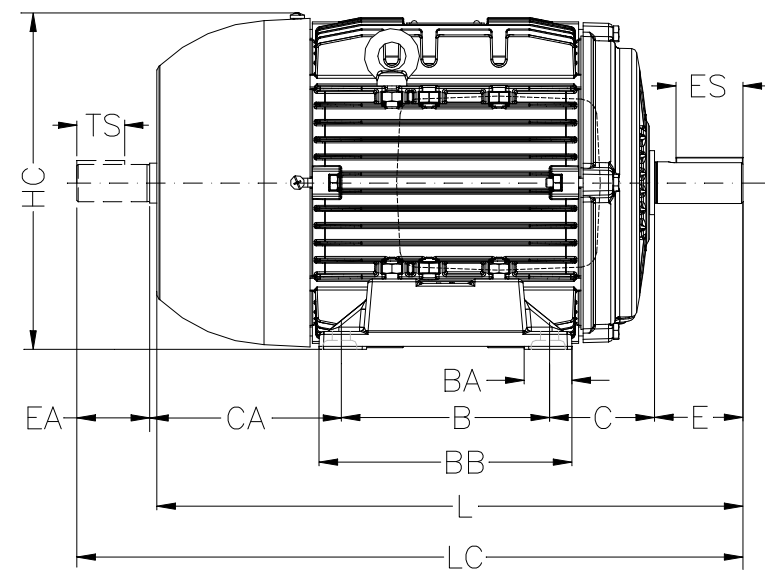

1 2 3 4 5 6 7 8

A
B
C
D
E
F

Notes: Downloaded from <http://dealerselectric.com>
Generated for Model #00136EP3WAL80

A	AA	AB	AC	AD
125	32	155	159	135.5
B	BA	BB	C	CA
100	28	124	50	93
D	E	ES	F	G
19j6	40	28	6	15.5
GD	DA	EA	TS	FA
6	14j6	30	18	5
GB	GF	H	HA	HC
11	5	80	8	157
HD	K	L	LC	S1
210	10	276	313	NPT 3/4"
d1	d2			
DM6	DM4			

Performed by:
Checked:
Customer:
Three-Phase : IEC Tru-Metric - TEFC (IP55) - Aluminum Frame
Three-phase induction motor
Frame 80 - IP55
12-SEP-2016