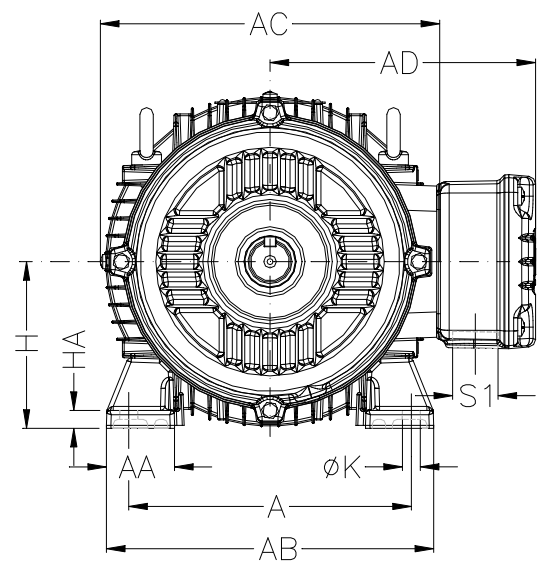

1 2 3 4 5 6 7 8

A
B
C
D
E
F

Notes: Downloaded from <http://dealerselectric.com>
Generated for Model #00136EP3WAL80

A	AA	AB	AC	AD
125	32	155	159	135.5
B	BA	BB	C	CA
100	28	124	50	93
D	E	ES	F	G
19j6	40	28	6	15.5
GD	DA	EA	TS	FA
6	14j6	30	18	5
GB	GF	H	HA	HC
11	5	80	8	157
HD	K	L	LC	S1
210	10	276	313	NPT 3/4"
d1	d2			
DM6	DM4			

Performed by:
Checked:
Customer:
Three-Phase : IEC Tru-Metric - TEFC (IP55) - Aluminum Frame
Three-phase induction motor
Frame 80 - IP55
12-SEP-2016