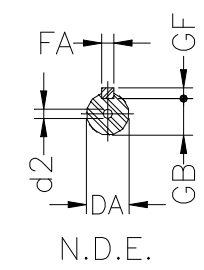

1 2 3 4 5 6 7 8

A
B
C
D
E
F

Notes: Downloaded from <http://dealerselectric.com>
Generated for Model #00136EP3WAL80

A	AA	AB	AC	AD
125	32	155	159	135.5
B	BA	BB	C	CA
100	28	124	50	93
D	E	ES	F	G
19j6	40	28	6	15.5
GD	DA	EA	TS	FA
6	14j6	30	18	5
GB	GF	H	HA	HC
11	5	80	8	157
HD	K	L	LC	S1
210	10	276	313	NPT 3/4"
d1	d2			
DM6	DM4			

Performed by:
Checked:
Customer:
Three-Phase : IEC Tru-Metric - TEFC (IP55) - Aluminum Frame
Three-phase induction motor
Frame 80 - IP55
12-SEP-2016