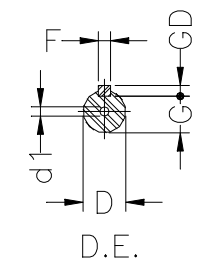

1 2 3 4 5 6 7 8

A
B
C
D
E
F

Notes: Downloaded from <http://dealerselectric.com>
Generated for Model #00136EP3WAL80

A	AA	AB	AC	AD
125	32	155	159	135.5
B	BA	BB	C	CA
100	28	124	50	93
D	E	ES	F	G
19j6	40	28	6	15.5
GD	DA	EA	TS	FA
6	14j6	30	18	5
GB	GF	H	HA	HC
11	5	80	8	157
HD	K	L	LC	S1
210	10	276	313	NPT 3/4"
d1	d2			
DM6	DM4			

Performed by:
Checked:
Customer:
Three-Phase : IEC Tru-Metric - TEFC (IP55) - Aluminum Frame
Three-phase induction motor
Frame 80 - IP55
12-SEP-2016