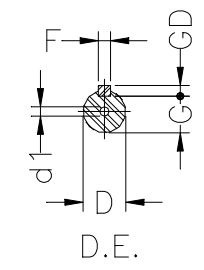

1 2 3 4 5 6 7 8

A
B
C
D
E
F

Notes: Downloaded from <http://dealerselectric.com>
Generated for Model #00136EP3EAL80

A	AA	AB	AC	AD
125	32	155	159	135.5
B	BA	BB	C	CA
100	28	124	50	93
D	E	ES	F	G
19j6	40	28	6	15.5
GD	DA	EA	TS	FA
6	14j6	30	18	5
GB	GF	H	HA	HC
11	5	80	8	157
HD	K	L	LC	S1
210	10	276	313	NPT 3/4"
d1	d2			
DM6	DM4			

Performed by:	Three-Phase : IEC Tru-Metric - TEFC (IP55) - Aluminum Frame Three-phase induction motor Frame 80 - IP55	12-SEP-2016	
Checked:			
Customer:			