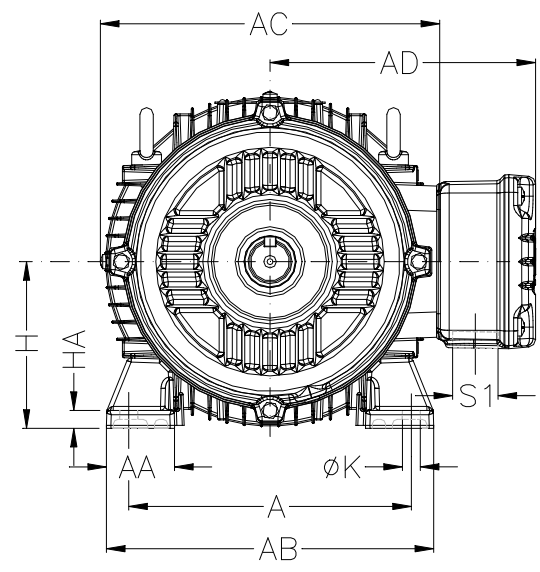

1 2 3 4 5 6 7 8

A
B
C
D
E
F

Notes: Downloaded from <http://dealerselectric.com>
Generated for Model #00136EP3EAL80

A	AA	AB	AC	AD
125	32	155	159	135.5
B	BA	BB	C	CA
100	28	124	50	93
D	E	ES	F	G
19j6	40	28	6	15.5
GD	DA	EA	TS	FA
6	14j6	30	18	5
GB	GF	H	HA	HC
11	5	80	8	157
HD	K	L	LC	S1
210	10	276	313	NPT 3/4"
d1	d2			
DM6	DM4			

Performed by:	Three-Phase : IEC Tru-Metric - TEFC (IP55) - Aluminum Frame Three-phase induction motor Frame 80 - IP55	12-SEP-2016	
Checked:			
Customer:			