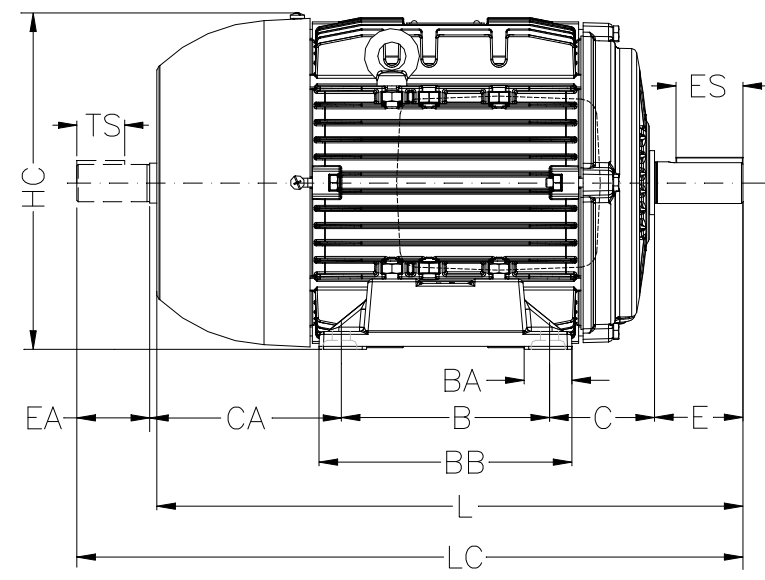

1 2 3 4 5 6 7 8

A
B
C
D
E
F

Notes: Downloaded from <http://dealerselectric.com>
Generated for Model #00136EP3EAL80

A	AA	AB	AC	AD
125	32	155	159	135.5
B	BA	BB	C	CA
100	28	124	50	93
D	E	ES	F	G
19j6	40	28	6	15.5
GD	DA	EA	TS	FA
6	14j6	30	18	5
GB	GF	H	HA	HC
11	5	80	8	157
HD	K	L	LC	S1
210	10	276	313	NPT 3/4"
d1	d2			
DM6	DM4			

Performed by:	Three-Phase : IEC Tru-Metric - TEFC (IP55) - Aluminum Frame Three-phase induction motor Frame 80 - IP55	12-SEP-2016	
Checked:			
Customer:			