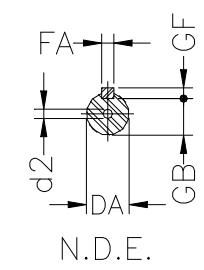

1 2 3 4 5 6 7 8

A
B
C
D
E
F

Notes: Downloaded from <http://dealerselectric.com>
Generated for Model #00136EP3EAL80

A	AA	AB	AC	AD
125	32	155	159	135.5
B	BA	BB	C	CA
100	28	124	50	93
D	E	ES	F	G
19j6	40	28	6	15.5
GD	DA	EA	TS	FA
6	14j6	30	18	5
GB	GF	H	HA	HC
11	5	80	8	157
HD	K	L	LC	S1
210	10	276	313	NPT 3/4"
d1	d2			
DM6	DM4			

Performed by:	Three-Phase : IEC Tru-Metric - TEFC (IP55) - Aluminum Frame Three-phase induction motor Frame 80 - IP55	12-SEP-2016	
Checked:			
Customer:			