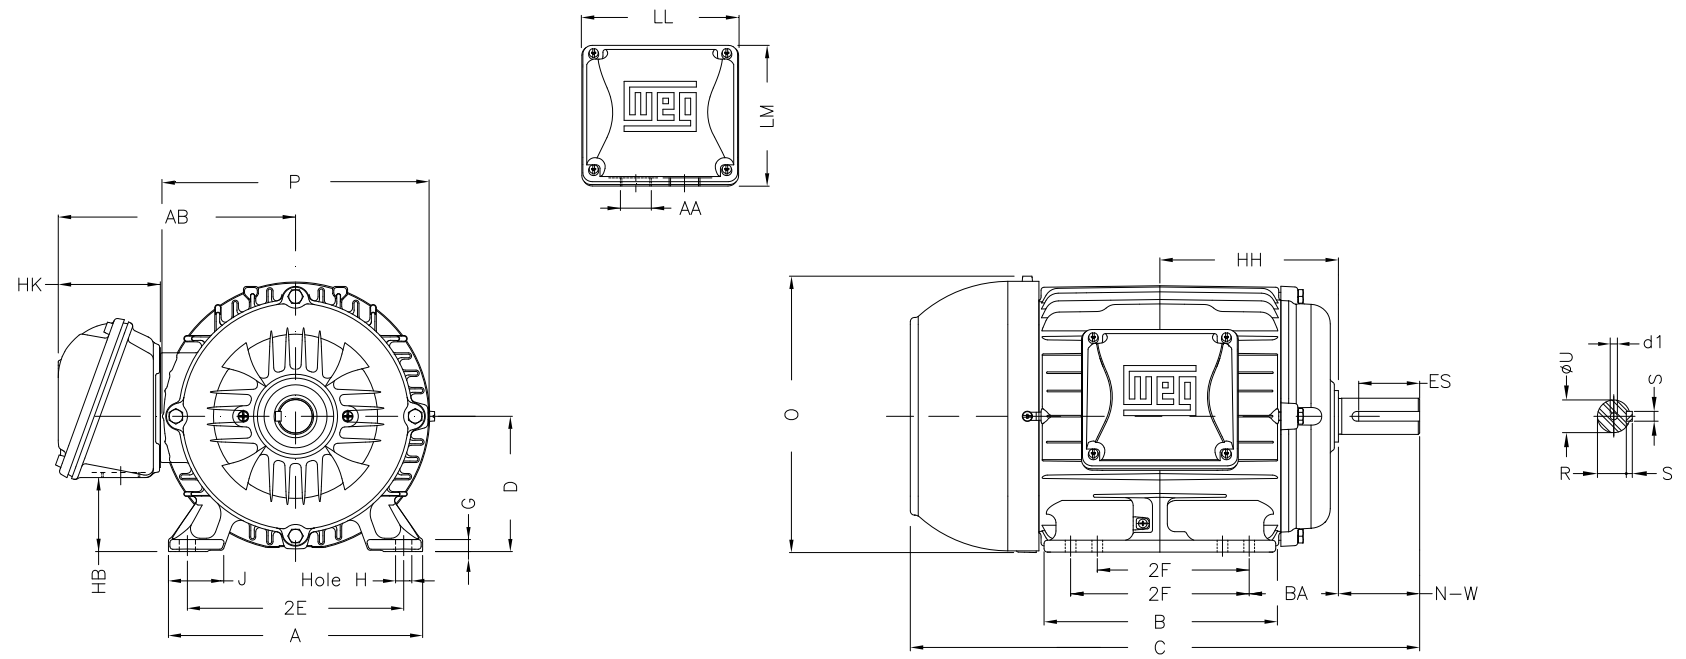

1 2 3 4 5 6 7 8

A  
B  
C  
D  
E  
F

Notes: Downloaded from <http://dealerselectric.com>  
Generated for Model #00136EG3E143T-W22

Performed by:

Checked:

Customer:

W22 Super Premium

Three-phase induction motor

Frame 143/5T - IP55

12-SEP-2016

2E 5.500	J 1.437	A 6.457	P 7.244	AB 6.260
2F 4.000/5.000	B 6.142	BA 2.250	FBA 4.082	U 0.875
N-W 2.250	ES 1.575	S 0.187	R 0.771	depth 0.187
D 3.500	G 0.354	HB 1.787	O 7.122	T 0.007
HF 3.500	HH 4.750	HK 2.638	H 0.340	C 13.346
FC 15.202	LL 4.528	LM 4.094	AA NPT 3/4"	d1 A 3,15