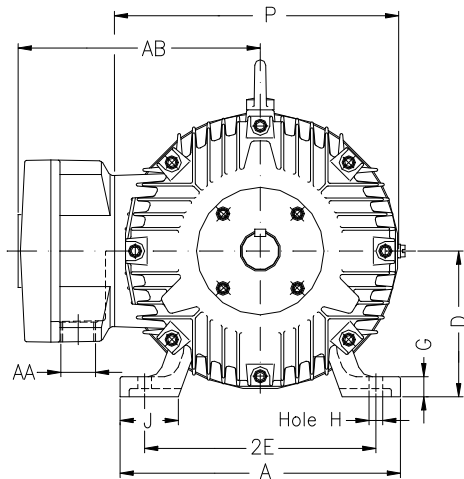

1 2 3 4 5 6 7 8

A

B

C

D

E

F

Notes: Downloaded from <http://dealerselectric.com>
Generated for Model #00118XT3E143T

Performed by:

Checked:

Customer:

Three-Phase : Explosion Proof - NEMA Premium

Three-phase induction motor
Frame 143T - IP55

12-SEP-2016

2E 5.500	A 6.457	2F 4.000	B 5.157	BA 2.250
J 1.496	K 1.654	P 7.000	ES 1.575	depth 0.187
S 0.187	N-W 2.250	U 0.875	R 0.771	AB 6.811
D 3.500	G 0.429	O 7.000	T 0.000	H 0.344
C 12.760	AA NPT 3/4"	d1 A 4	d2 A 4	