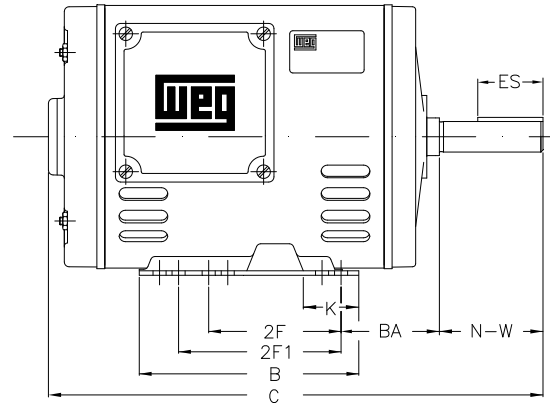

1 2 3 4 5 6 7 8

A

B

C

D

E

F

Notes: Downloaded from <http://dealerselectric.com>
Generated for Model #001180T3P143T

Performed by:

Checked:

Customer:

ODP – Open Induction Motors – NEMA Premium Efficiency

Three-phase induction motor
Frame E143/5T - IP21

12-SEP-2016

2E 5.500	J 1.732	A 6.535	P 6.535	AB 5.433
2F 4.000/5.000	K 1.988	B 6.496	BA 2.250	U 0.8750
d1 A 3,15	N-W 2.250	ES 1.417	S 0.187	R 0.766
depth 0.187	D 3.500	G 0.120	O 6.772	H 0.342
C 12.047	AA 2xNPT 1/2"			