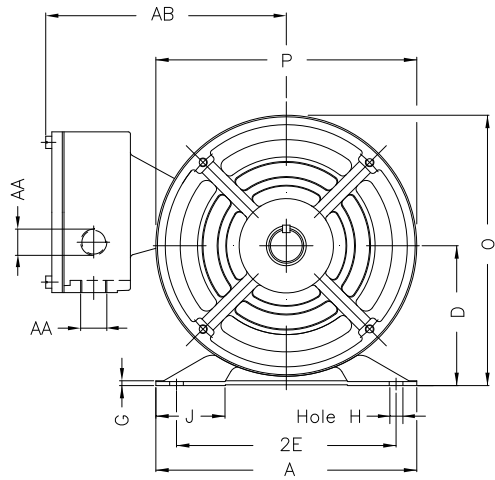

1 2 3 4 5 6 7 8

A

B

C

D

E

F

Notes: Downloaded from <http://dealerselectric.com>
Generated for Model #001180T3P143T

Performed by:

Checked:

Customer:

ODP – Open Induction Motors – NEMA Premium Efficiency

Three-phase induction motor
Frame E143/5T - IP21

12-SEP-2016

2E 5.500	J 1.732	A 6.535	P 6.535	AB 5.433
2F 4.000/5.000	K 1.988	B 6.496	BA 2.250	U 0.8750
d1 A 3,15	N-W 2.250	ES 1.417	S 0.187	R 0.766
depth 0.187	D 3.500	G 0.120	O 6.772	H 0.342
C 12.047	AA 2xNPT 1/2"			