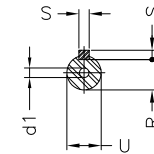

1 2 3 4 5 6 7 8

A

B

C

D

E

F

Notes: Downloaded from <http://dealerselectric.com>
Generated for Model #001180T3P143T

Performed by:

Checked:

Customer:

ODP – Open Induction Motors – NEMA Premium Efficiency

Three-phase induction motor
Frame E143/5T - IP21

12-SEP-2016

2E 5.500	J 1.732	A 6.535	P 6.535	AB 5.433
2F 4.000/5.000	K 1.988	B 6.496	BA 2.250	U 0.8750
d1 A 3,15	N-W 2.250	ES 1.417	S 0.187	R 0.766
depth 0.187	D 3.500	G 0.120	O 6.772	H 0.342
C 12.047	AA 2xNPT 1/2"			