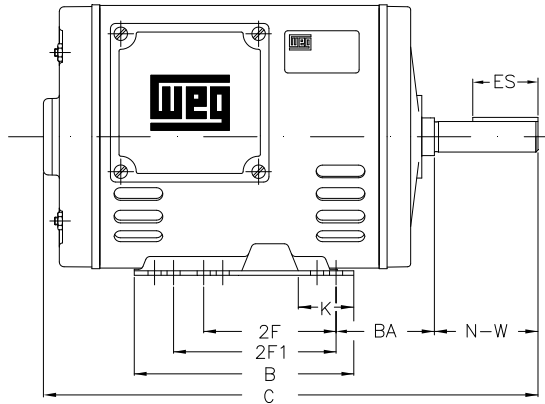

1 2 3 4 5 6 7 8

A

B

C

D

E

F

Notes: Downloaded from <http://dealerselectric.com>
Generated for Model #001180T3H143T

Performed by:

Checked:

Customer:

ODP – Open Induction Motors – NEMA Premium Efficiency

Three-phase induction motor
Frame E143/5T - IP21

12-SEP-2016

2E 5.500	J 1.732	A 6.535	P 6.535	AB 5.433
2F 4.000/5.000	K 1.988	B 6.496	BA 2.250	U 0.8750
d1 A 3,15	N-W 2.250	ES 1.417	S 0.187	R 0.766
depth 0.187	D 3.500	G 0.120	O 6.772	H 0.342
C 12.047	AA 2xNPT 1/2"			