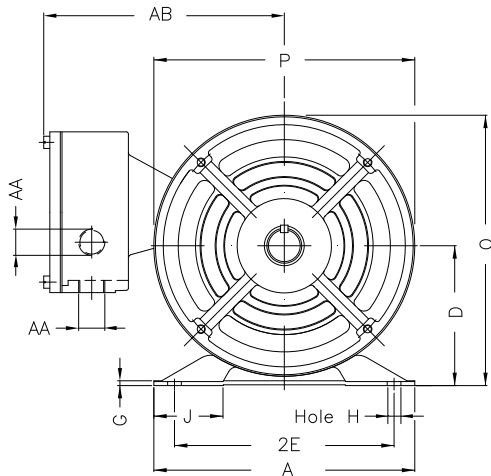

1 2 3 4 5 6 7 8

A

B

C

D

E

F

Notes: Downloaded from <http://dealerselectric.com>
Generated for Model #001180T3H143T

Performed by:

Checked:

Customer:

ODP – Open Induction Motors – NEMA Premium Efficiency

Three-phase induction motor
Frame E143/5T - IP21

12-SEP-2016

2E 5.500	J 1.732	A 6.535	P 6.535	AB 5.433
2F 4.000/5.000	K 1.988	B 6.496	BA 2.250	U 0.8750
d1 A 3,15	N-W 2.250	ES 1.417	S 0.187	R 0.766
depth 0.187	D 3.500	G 0.120	O 6.772	H 0.342
C 12.047	AA 2xNPT 1/2"			