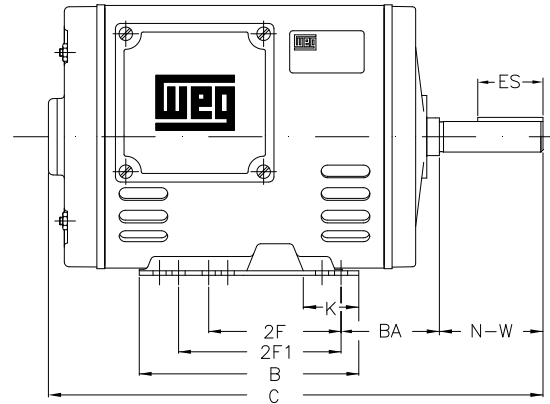

1 2 3 4 5 6 7 8

A

B

C

D

E

F

Notes: Downloaded from <http://dealerselectric.com>
Generated for Model #001180T3E143T

Performed by:

Checked:

Customer:

ODP – Open Induction Motors – NEMA Premium Efficiency

Three-phase induction motor
Frame E143/5T - IP21

12-SEP-2016

2E 5.500	J 1.732	A 6.535	P 6.535	AB 5.433
2F 4.000/5.000	K 1.988	B 6.496	BA 2.250	U 0.8750
d1 A 3,15	N-W 2.250	ES 1.417	S 0.187	R 0.766
depth 0.187	D 3.500	G 0.120	O 6.772	H 0.342
C 12.047	AA 2xNPT 1/2"			