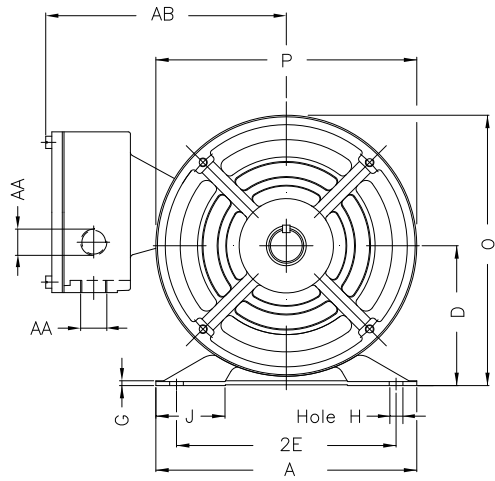

1 2 3 4 5 6 7 8

A

B

C

D

E

F

Notes: Downloaded from <http://dealerselectric.com>
Generated for Model #001180T3E143T

Performed by:

Checked:

Customer:

ODP – Open Induction Motors – NEMA Premium Efficiency

Three-phase induction motor
Frame E143/5T - IP21

12-SEP-2016

2E 5.500	J 1.732	A 6.535	P 6.535	AB 5.433
2F 4.000/5.000	K 1.988	B 6.496	BA 2.250	U 0.8750
d1 A 3,15	N-W 2.250	ES 1.417	S 0.187	R 0.766
depth 0.187	D 3.500	G 0.120	O 6.772	H 0.342
C 12.047	AA 2xNPT 1/2"			