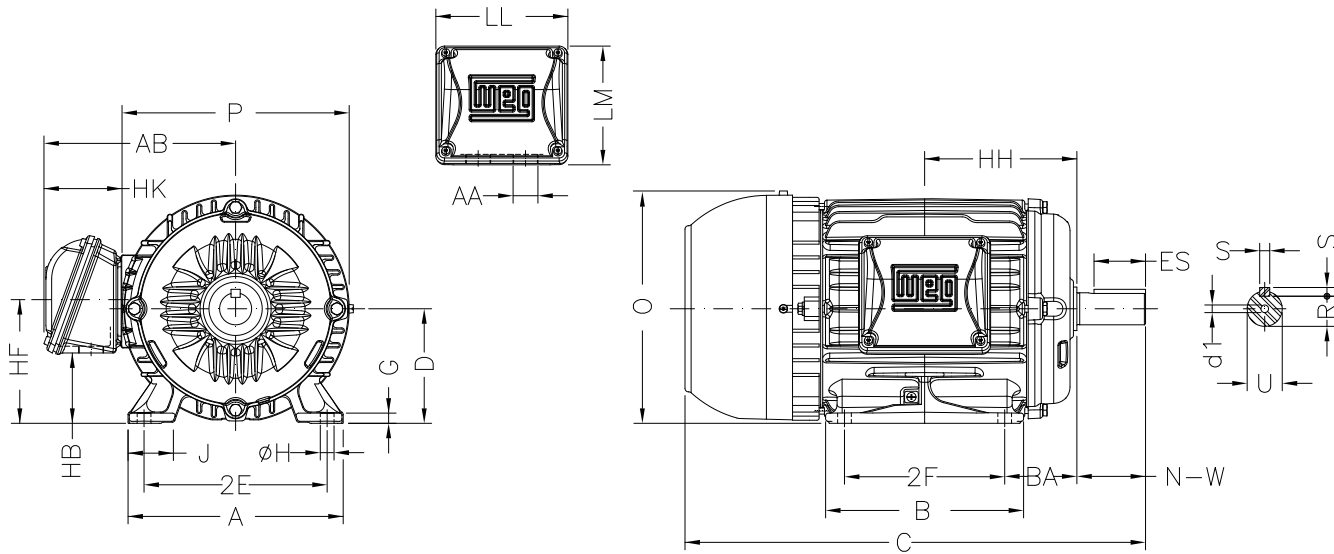

1 2 3 4 5 6 7 8

A

B

C

D

E

F

Notes: Downloaded from <http://dealerselectric.com>  
Generated for Model #00118EG3EL143T-W22

Performed by:

Checked:

Customer:

W22 Super Premium

Three-phase induction motor  
Frame L143T - IP55

12-SEP-2016

2E 5.500	J 1.437	A 6.457	P 7.244	AB 6.260
2F 4.000	B 5.157	BA 2.250	FBA 4.082	U 0.875
N-W 2.250	ES 1.575	S 0.187	R 0.771	depth 0.187
D 3.500	G 0.354	HB 1.787	O 7.122	T 0.007
HF 3.500	HH 4.250	HK 2.638	H 0.340	C 13.566
LL 4.528	LM 4.094	AA NPT 3/4"	d1 A 3.15	