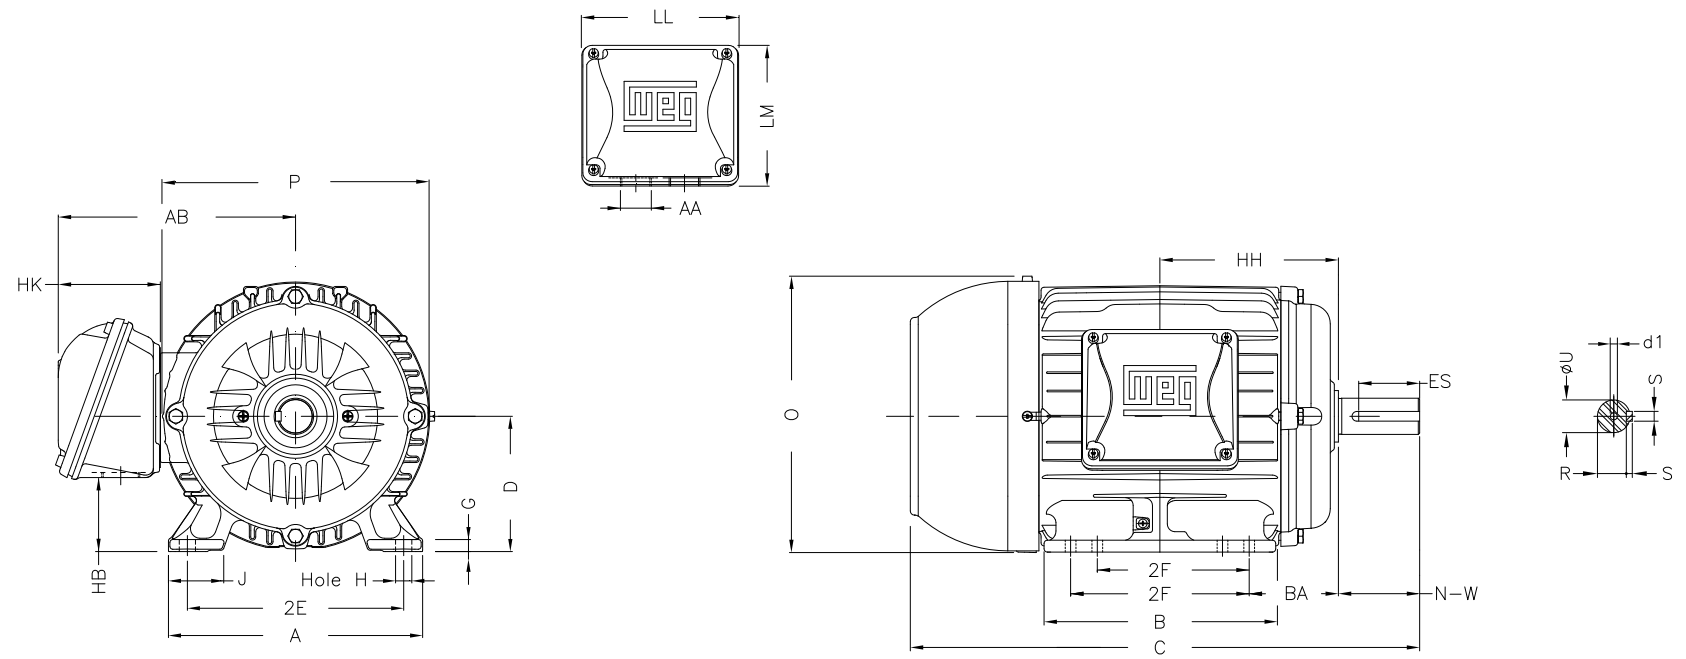

1 2 3 4 5 6 7 8

A
B
C
D
E
F

Notes: Downloaded from <http://dealerselectric.com>
Generated for Model #00118EG3E143T-W22

Performed by:

Checked:

Customer:

W22 Super Premium

Three-phase induction motor
Frame 143/5T - IP55

12-SEP-2016

2E 5.500	J 1.437	A 6.457	P 7.244	AB 6.260
2F 4.000/5.000	B 6.142	BA 2.250	FBA 4.082	U 0.875
N-W 2.250	ES 1.575	S 0.187	R 0.771	depth 0.187
D 3.500	G 0.354	HB 1.787	O 7.122	T 0.007
HF 3.500	HH 4.750	HK 2.638	H 0.340	C 14.566
LL 4.528	LM 4.094	AA NPT 3/4"	d1 A 3.15	