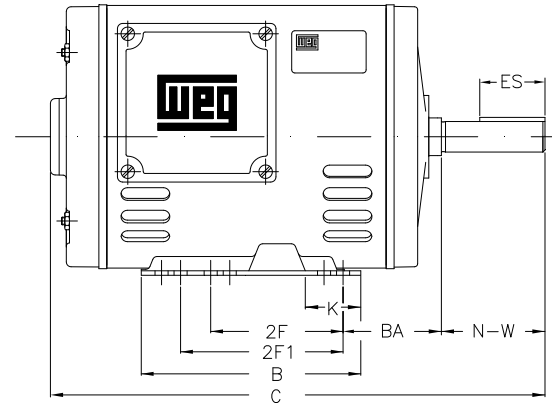

1 2 3 4 5 6 7 8

A

B

C

D

E

F

Notes: Downloaded from <http://dealerselectric.com>
Generated for Model #001120T3E145T

Performed by:

Checked:

Customer:

ODP – Open Induction Motors – NEMA Premium Efficiency

Three-phase induction motor
Frame E143/5T - IP21

12-SEP-2016

2E 5.500	J 1.732	A 6.535	P 6.535	2F 4.000
K 1.988	B 6.496	BA 2.250	U 0.8750	N-W 2.250
ES 1.417	S 0.187	R 0.766	depth 0.187	D 3.500
G 0.120	O 6.772	T 653.228	H 0.342	C 12.047
AA 2XNPT 1/2"				