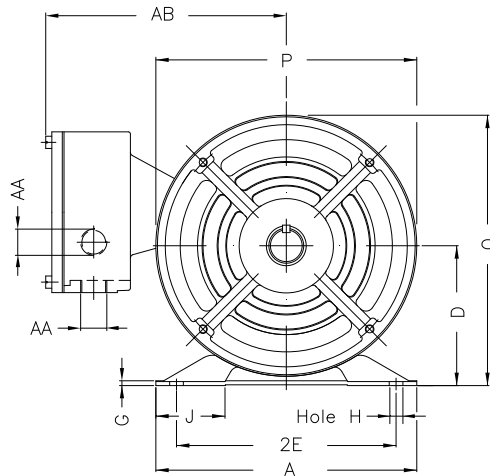

1 2 3 4 5 6 7 8

A

B

C

D

E

F

Notes: Downloaded from <http://dealerselectric.com>
Generated for Model #001120T3E145T

Performed by:

Checked:

Customer:

ODP – Open Induction Motors – NEMA Premium Efficiency

Three-phase induction motor
Frame E143/5T - IP21

12-SEP-2016

2E 5.500	J 1.732	A 6.535	P 6.535	2F 4.000
K 1.988	B 6.496	BA 2.250	U 0.8750	N-W 2.250
ES 1.417	S 0.187	R 0.766	depth 0.187	D 3.500
G 0.120	O 6.772	T 653.228	H 0.342	C 12.047
AA 2XNPT 1/2"				