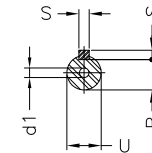

1 2 3 4 5 6 7 8

A

B

C

D

E

F

Notes: Downloaded from <http://dealerselectric.com>
Generated for Model #001120T3E145T

Performed by:

Checked:

Customer:

ODP – Open Induction Motors – NEMA Premium Efficiency

Three-phase induction motor
Frame E143/5T - IP21

12-SEP-2016

2E 5.500	J 1.732	A 6.535	P 6.535	2F 4.000
K 1.988	B 6.496	BA 2.250	U 0.8750	N-W 2.250
ES 1.417	S 0.187	R 0.766	depth 0.187	D 3.500
G 0.120	O 6.772	T 653.228	H 0.342	C 12.047
AA 2XNPT 1/2"