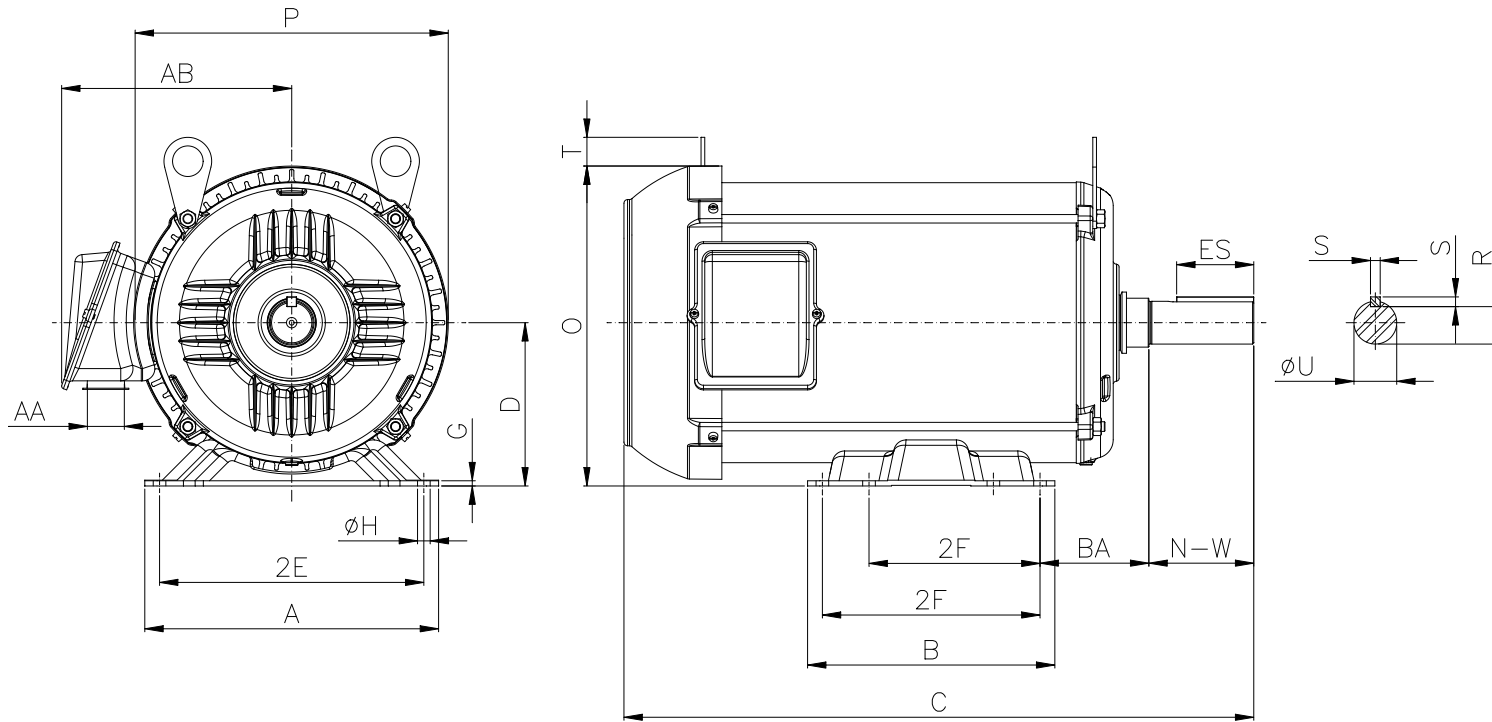

1 2 3 4 5 6 7 8

A

B

C

D

E

F

Notes: Downloaded from <http://dealerselectric.com>  
Generated for Model #00112ET3ERS145T

Performed by:

Checked:

Customer:

Three-Phase : Rolled Steel Motor - NEMA Premium Efficiency

Three-phase induction motor  
Frame 143/5T - IP55

12-SEP-2016

2E 5.500	J 1.732	A 6.535	P 7.323	2F 4.000/5.000
K 2.25	B 6.496	BA 2.250	U 0.8750	N-W 2.250
ES 1.417	S 0.187	R 0.766	depth 0.187	D 3.500
O 7.165	T 0.237	H 0.343	C 14.095	FC 7.874
d1 A 4	d2 DM6			