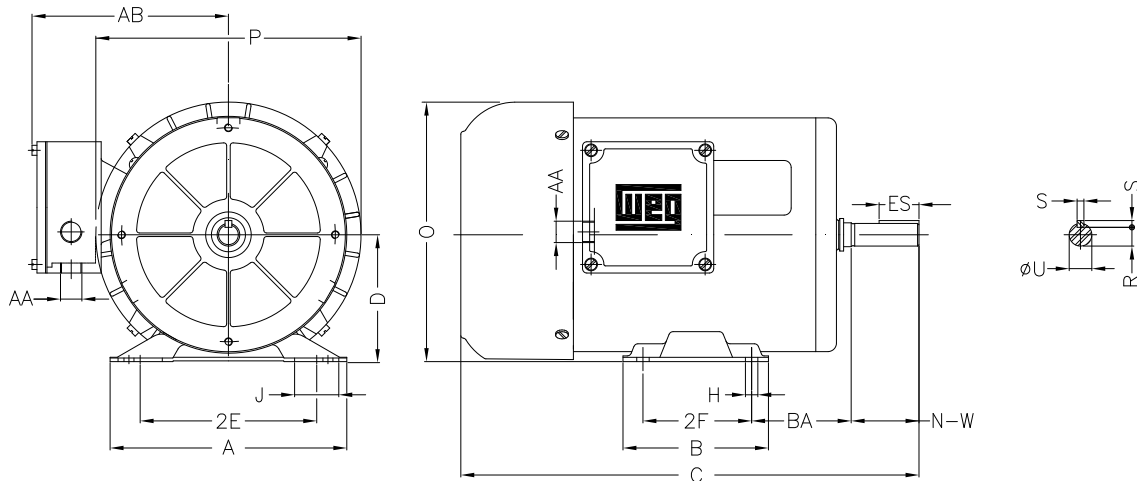

1 2 3 4 5 6 7 8

A

B

C

D

E

F

Notes: Downloaded from <http://dealerselectric.com>
Generated for Model #00112ES3EF56

Performed by:

Checked:

Customer:

Three-Phase : NEMA 56 Frames - TEFC

Three-phase induction motor
Frame F56H - IP55

12-SEP-2016

2E 4.874	2F 3.000	H 0.342	H1 1.220	BA 2.750
A 6.535	B 6.496	C 13.464	D 3.500	G 3.04
J 1.220	K 5.000	O 7.165	P 7.323	S 0.187
ES 1.102	R 0.517	N-W 1.874	U 0.6250	AA 2xNPT 1/2"
d1 A 3.15				