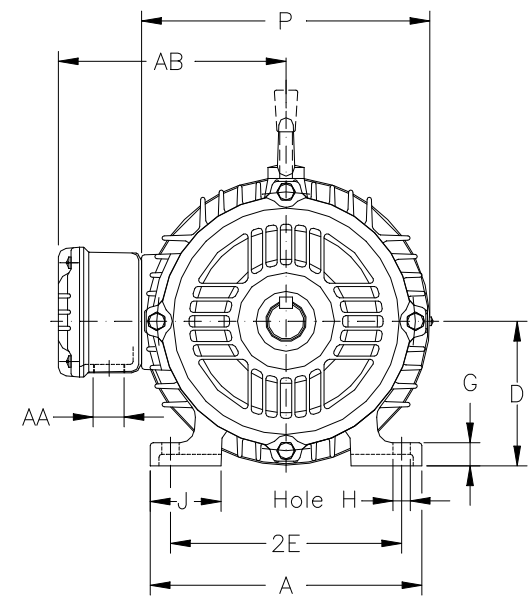

1 2 3 4 5 6 7 8

A
B
C
D
E

Notes: Downloaded from <http://dealerselectric.com>
Generated for Model #00112EP3EBM145T

Performed by:

Checked:

Customer:

2E 5.500	A 6.457	2F 5.000	B 6.142	BA 2.250
J 1.496	K 1.654	P 7.047	ES 1.575	depth 0.187
S 0.187	N-W 2.250	U 0.875	R 0.765	AB 6.102
D 3.500	G 0.547	O 7.000	H 0.344	C 15.773
AA NPT 3/4"	d1 A 4	d2 A 4		

Brake Motors : Three-Phase - High Efficiency

Three-phase induction motor
Frame 145T - IP55

12-SEP-2016