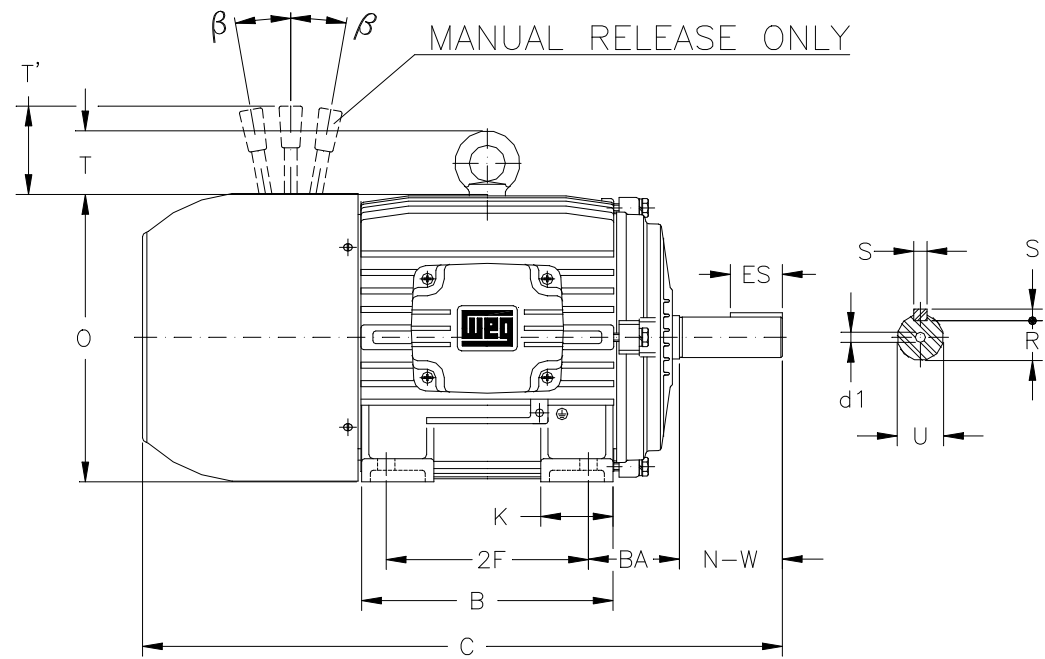

1 2 3 4 5 6 7 8

A
B
C
D
E

Notes: Downloaded from <http://dealerselectric.com>
Generated for Model #00112EP3EBM145T

Performed by:

Checked:

Customer:

2E 5.500	A 6.457	2F 5.000	B 6.142	BA 2.250
J 1.496	K 1.654	P 7.047	ES 1.575	depth 0.187
S 0.187	N-W 2.250	U 0.875	R 0.765	AB 6.102
D 3.500	G 0.547	O 7.000	H 0.344	C 15.773
AA NPT 3/4"	d1 A 4	d2 A 4		

Brake Motors : Three-Phase - High Efficiency

Three-phase induction motor
Frame 145T - IP55

12-SEP-2016