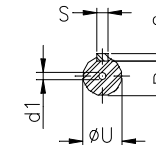

1 2 3 4 5 6 7 8

A

B

C

D

E

F

Notes: Downloaded from <http://dealerselectric.com>
Generated for Model #00109XT3E182T

Performed by:

Checked:

Customer:

Three-Phase : Explosion Proof - NEMA Premium

Three-phase induction motor
Frame 182T - IP55

12-SEP-2016

2E 7.500	A 8.661	2F 4.500	B 5.945	BA 2.750
J 1.890	K 1.969	P 8.909	ES 1.969	depth 0.250
S 0.250	N-W 2.750	U 1.125	R 0.984	AB 8.240
D 4.500	G 0.787	O 9.421	T 1.772	H 0.406
C 14.862	AA NPT 3/4"	d1 A 4	d2 A 4	