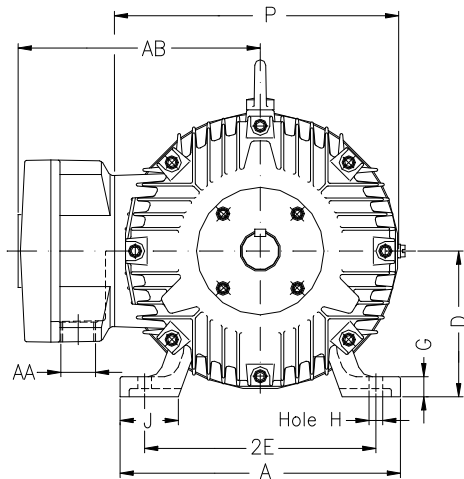

1 2 3 4 5 6 7 8

A

B

C

D

E

F

Notes: Downloaded from <http://dealerselectric.com>
Generated for Model #00109XT3E182T

Performed by:

Checked:

Customer:

Three-Phase : Explosion Proof - NEMA Premium

Three-phase induction motor
Frame 182T - IP55

12-SEP-2016

2E 7.500	A 8.661	2F 4.500	B 5.945	BA 2.750
J 1.890	K 1.969	P 8.909	ES 1.969	depth 0.250
S 0.250	N-W 2.750	U 1.125	R 0.984	AB 8.240
D 4.500	G 0.787	O 9.421	T 1.772	H 0.406
C 14.862	AA NPT 3/4"	d1 A 4	d2 A 4	