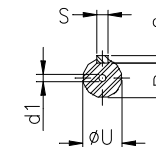

1 2 3 4 5 6 7 8

A

B

C

D

E

F

Notes: Downloaded from <http://dealerselectric.com>  
Generated for Model #00109XP3E182T

Performed by:

Checked:

Customer:

Three-Phase : Explosion Proof - High Efficiency

Three-phase induction motor  
Frame 182T - IP54

12-SEP-2016

2E 7.500	A 8.661	2F 4.500	B 5.945	BA 2.750
J 1.890	K 1.969	P 8.909	ES 1.969	depth 0.250
S 0.250	N-W 2.750	U 1.125	R 0.984	AB 8.240
D 4.500	G 0.787	O 9.421	H 0.406	C 14.862
AA NPT 3/4"	d1 A 4	d2 A 4	T 1.772	