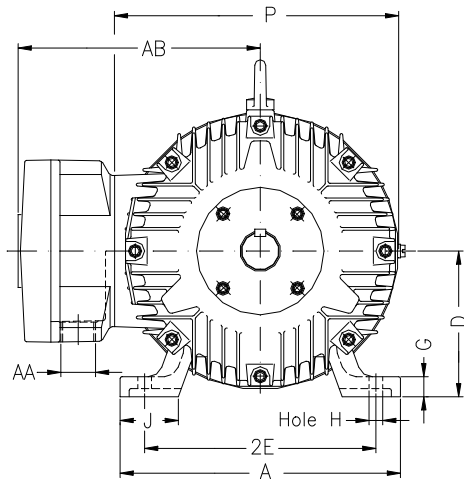

1 2 3 4 5 6 7 8

A

B

C

D

E

F

Notes: Downloaded from <http://dealerselectric.com>  
Generated for Model #00109XP3E182T

Performed by:

Checked:

Customer:

Three-Phase : Explosion Proof - High Efficiency

Three-phase induction motor  
Frame 182T - IP54

12-SEP-2016

2E 7.500	A 8.661	2F 4.500	B 5.945	BA 2.750
J 1.890	K 1.969	P 8.909	ES 1.969	depth 0.250
S 0.250	N-W 2.750	U 1.125	R 0.984	AB 8.240
D 4.500	G 0.787	O 9.421	H 0.406	C 14.862
AA NPT 3/4"	d1 A 4	d2 A 4	T 1.772	