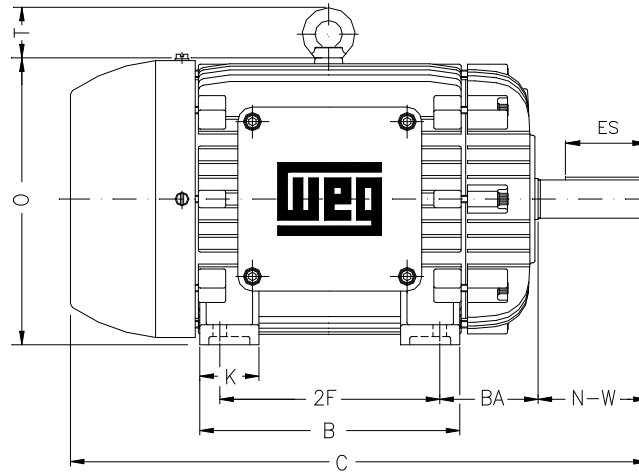

1 2 3 4 5 6 7 8

A

B

C

D

E

F

Notes: Downloaded from <http://dealerselectric.com>  
Generated for Model #00109XP3E182T

Performed by:

Checked:

Customer:

Three-Phase : Explosion Proof - High Efficiency

Three-phase induction motor  
Frame 182T - IP54

12-SEP-2016

2E 7.500	A 8.661	2F 4.500	B 5.945	BA 2.750
J 1.890	K 1.969	P 8.909	ES 1.969	depth 0.250
S 0.250	N-W 2.750	U 1.125	R 0.984	AB 8.240
D 4.500	G 0.787	O 9.421	H 0.406	C 14.862
AA NPT 3/4"	d1 A 4	d2 A 4	T 1.772	