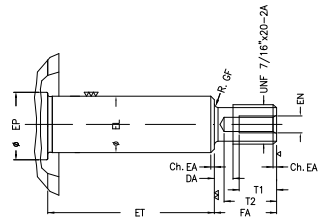

1 2 3 4 5 6 7 8

A

B

C

D

E

F

Notes: Downloaded from <http://dealerselectric.com>
Generated for Model #.7536OS3HJP56J-S

Performed by:

Checked:

Customer:

Jet Pump: Three-Phase - W01 (Rolled Steel) - Threaded - ODP - Standard

Three-phase induction motor
Frame 56J - ODP

12-SEP-2016

2E 4.874	J 1.732	A 6.535	P 6.456	AB 5.882
2F 3.000	B 4.016	BA 2.559	D 3.500	G 0.120
O 6.724	T 0.004	H 0.343	AA NPT 1/2"	ET 1.874
U 0.625	EL 0.625	EP 0.665	t1 0.472	t2 0.590
C 11.220	FC 6.693	Flange FC-149	AJ 5.874	AK 4.500
BD 6.450	BF UNC 3/8"x16-2B	BB 0.157	AH 2.562	