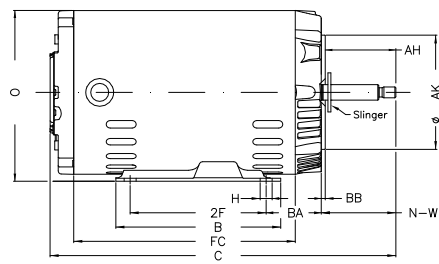

1 2 3 4 5 6 7 8

A

B

C

D

E

F

Notes: Downloaded from <http://dealerselectric.com>
Generated for Model #.7536OS3HJP56J-S

Performed by:

Checked:

Customer:

Jet Pump: Three-Phase - W01 (Rolled Steel) - Threaded - ODP - Standard

Three-phase induction motor
Frame 56J - ODP

12-SEP-2016

2E 4.874	J 1.732	A 6.535	P 6.456	AB 5.882
2F 3.000	B 4.016	BA 2.559	D 3.500	G 0.120
O 6.724	T 0.004	H 0.343	AA NPT 1/2"	ET 1.874
U 0.625	EL 0.625	EP 0.665	t1 0.472	t2 0.590
C 11.220	FC 6.693	Flange FC-149	AJ 5.874	AK 4.500
BD 6.450	BF UNC 3/8"x16-2B	BB 0.157	AH 2.562	