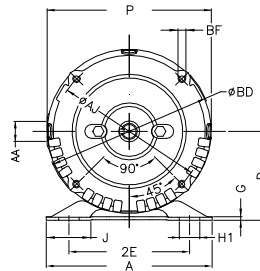

1 2 3 4 5 6 7 8

A

B

C

D

E

F

Notes: Downloaded from <http://dealerselectric.com>
Generated for Model #.7536OS3HJP56J-S

Performed by:

Checked:

Customer:

Jet Pump: Three-Phase - W01 (Rolled Steel) - Threaded - ODP - Standard

Three-phase induction motor
Frame 56J - ODP

12-SEP-2016

2E 4.874	J 1.732	A 6.535	P 6.456	AB 5.882
2F 3.000	B 4.016	BA 2.559	D 3.500	G 0.120
O 6.724	T 0.004	H 0.343	AA NPT 1/2"	ET 1.874
U 0.625	EL 0.625	EP 0.665	t1 0.472	t2 0.590
C 11.220	FC 6.693	Flange FC-149	AJ 5.874	AK 4.500
BD 6.450	BF UNC 3/8"x16-2B	BB 0.157	AH 2.562	