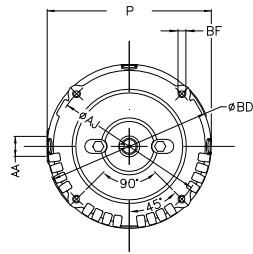

1 2 3 4 5 6 7 8

A

B

C

D

E

F

Notes: Downloaded from <http://dealerselectric.com>  
Generated for Model #.7536OS3EJPR56J-S

Performed by:

Checked:

Customer:

Jet Pump: Three-Phase - W01 (Rolled Steel) - Threaded - ODP - Standard

Three-phase induction motor  
Frame 56J - ODP

12-SEP-2016

P 6.456	AB 5.882	AA NPT 1/2"	ET 1.874	U 0.625
EL 0.625	EP 0.665	t1 0.472	t2 0.590	C 11.220
FC 6.693	Flange FC-149	AJ 5.874	AK 4.500	BD 6.450
BF UNC 3/8"x16-2B	BB 0.157	AH 2.562		