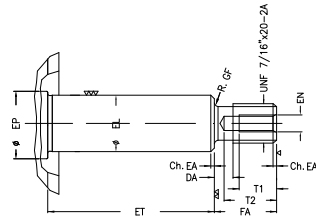

1 2 3 4 5 6 7 8

A

B

C

D

E

F

Notes: Downloaded from <http://dealerselectric.com>  
Generated for Model #.7536OS3EJPR56J-S

Performed by:

Checked:

Customer:

Jet Pump: Three-Phase - W01 (Rolled Steel) - Threaded - ODP - Standard

Three-phase induction motor  
Frame 56J - ODP

12-SEP-2016

P 6.456	AB 5.882	AA NPT 1/2"	ET 1.874	U 0.625
EL 0.625	EP 0.665	t1 0.472	t2 0.590	C 11.220
FC 6.693	Flange FC-149	AJ 5.874	AK 4.500	BD 6.450
BF UNC 3/8"x16-2B	BB 0.157	AH 2.562		