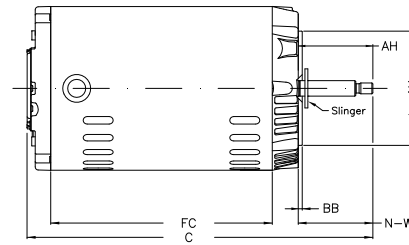

1 2 3 4 5 6 7 8

A

B

C

D

E

F

Notes: Downloaded from <http://dealerselectric.com>  
Generated for Model #.7536OS3EJPR56J-S

Performed by:

Checked:

Customer:

Jet Pump: Three-Phase - W01 (Rolled Steel) - Threaded - ODP - Standard

Three-phase induction motor  
Frame 56J - ODP

12-SEP-2016

P 6.456	AB 5.882	AA NPT 1/2"	ET 1.874	U 0.625
EL 0.625	EP 0.665	t1 0.472	t2 0.590	C 11.220
FC 6.693	Flange FC-149	AJ 5.874	AK 4.500	BD 6.450
BF UNC 3/8"x16-2B	BB 0.157	AH 2.562		