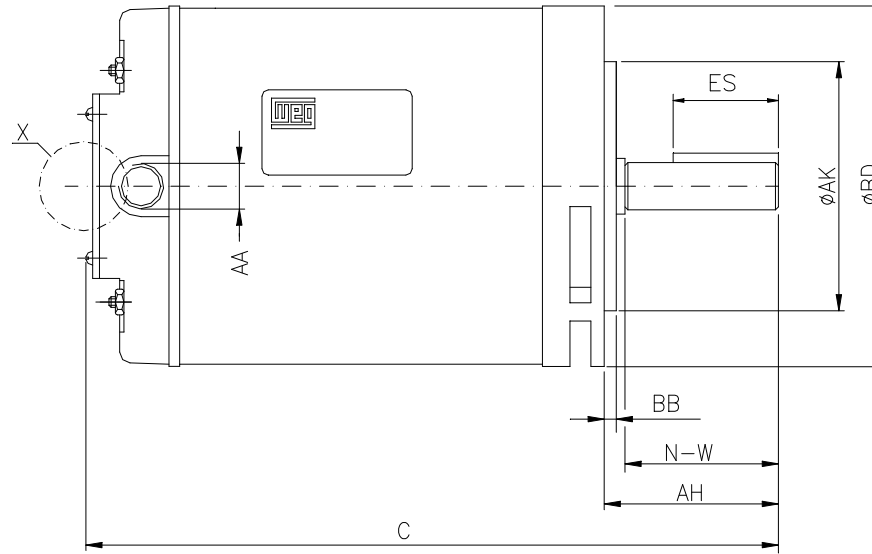

1 2 3 4 5 6 7 8

A

B

C

D

E

F

Notes: Downloaded from <http://dealerselectric.com>
Generated for Model #.7536OS3EJPR56C

Performed by:

Checked:

Customer:

Jet Pump - NEMA 56 : Three-Phase - Keyed - ODP (IP21)

C	P	ES	S	N-W
11.102	6.496	1.417	0.187	1.874
U	R	AA	Flange	AJ
0.625	0.517	NPT 1/2"	FC-149	5.874
AK	BD	BF	BB	AH
4.500	6.535	UNC 3/8"x16-2B	0.157	2.063