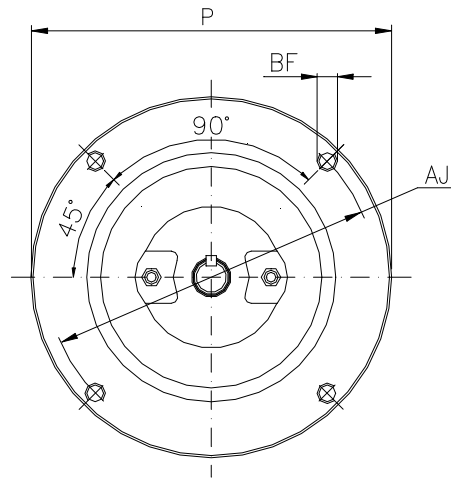

1 2 3 4 5 6 7 8

A

B

C

D

E

F

Notes: Downloaded from <http://dealerselectric.com>
Generated for Model #.7536OS3EJPR56C

Performed by:

Checked:

Customer:

Jet Pump - NEMA 56 : Three-Phase - Keyed - ODP (IP21)

C	P	ES	S	N-W
11.102	6.496	1.417	0.187	1.874
U	R	AA	Flange	AJ
0.625	0.517	NPT 1/2"	FC-149	5.874
AK	BD	BF	BB	AH
4.500	6.535	UNC 3/8"x16-2B	0.157	2.063