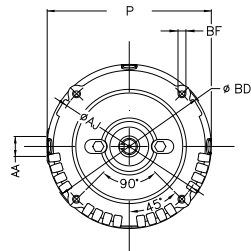

1 2 3 4 5 6 7 8

A

B

C

D

E

F

Notes: Downloaded from <http://dealerselectric.com>
Generated for Model #.7536OS3EJPR56C-S

Performed by:

Checked:

Customer:

Jet Pump: Three-Phase - W01 (Rolled Steel) - Keyed - ODP - Standard Efficiency

P 6.456	AB 5.882	AA NPT 1/2"	U 0.625	ES 1.417
C 10.709	FC 6.693	Flange FC-149	AJ 5.874	AK 4.500
BD 6.450	BF UNC 3/8"x16-2B	BB 0.157	AH 2.062	

Three-phase induction motor
Frame 56C - ODP

12-SEP-2016