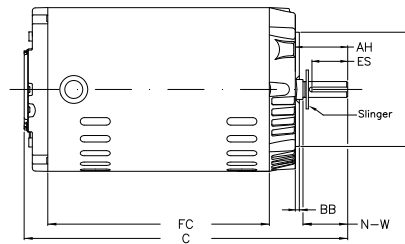

1 2 3 4 5 6 7 8

A

B

C

D

E

F

Notes: Downloaded from <http://dealerselectric.com>
Generated for Model #.7536OS3EJPR56C-S

Performed by:

Checked:

Customer:

Jet Pump: Three-Phase - W01 (Rolled Steel) - Keyed - ODP - Standard Efficiency

P 6.456	AB 5.882	AA NPT 1/2"	U 0.625	ES 1.417
C 10.709	FC 6.693	Flange FC-149	AJ 5.874	AK 4.500
BD 6.450	BF UNC 3/8"x16-2B	BB 0.157	AH 2.062	