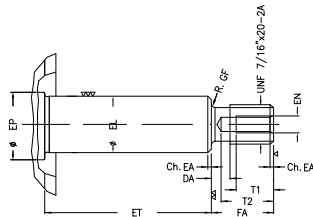

1 2 3 4 5 6 7 8

A

B

C

D

E

F

Notes: Downloaded from <http://dealerselectric.com>  
Generated for Model #.7536OS3EJP56J-S

Performed by:

Checked:

Customer:

Jet Pump: Three-Phase - W01 (Rolled Steel) - Threaded - ODP - Standard

Three-phase induction motor  
Frame 56J - ODP

12-SEP-2016

2E 4.874	J 1.732	A 6.535	P 6.456	AB 5.882
2F 3.000	B 4.016	BA 2.559	D 3.500	G 0.120
O 6.724	T 0.004	H 0.343	AA NPT 1/2"	ET 1.874
U 0.625	EL 0.625	EP 0.665	t1 0.472	t2 0.590
C 11.220	FC 6.693	Flange FC-149	AJ 5.874	AK 4.500
BD 6.450	BF UNC 3/8"x16-2B	BB 0.157	AH 2.562	