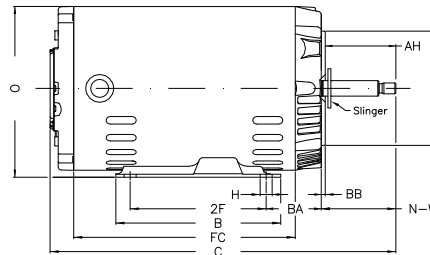

1 2 3 4 5 6 7 8

A

B

C

D

E

F

Notes: Downloaded from <http://dealerselectric.com>  
Generated for Model #.7536OS3EJP56J-S

Performed by:

Checked:

Customer:

Jet Pump: Three-Phase - W01 (Rolled Steel) - Threaded - ODP - Standard

Three-phase induction motor  
Frame 56J - ODP

12-SEP-2016

2E 4.874	J 1.732	A 6.535	P 6.456	AB 5.882
2F 3.000	B 4.016	BA 2.559	D 3.500	G 0.120
O 6.724	T 0.004	H 0.343	AA NPT 1/2"	ET 1.874
U 0.625	EL 0.625	EP 0.665	t1 0.472	t2 0.590
C 11.220	FC 6.693	Flange FC-149	AJ 5.874	AK 4.500
BD 6.450	BF UNC 3/8"x16-2B	BB 0.157	AH 2.562	