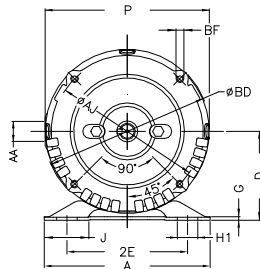

1 2 3 4 5 6 7 8

A

B

C

D

E

F

Notes: Downloaded from <http://dealerselectric.com>  
Generated for Model #.7536OS3EJP56J-S

Performed by:

Checked:

Customer:

Jet Pump: Three-Phase - W01 (Rolled Steel) - Threaded - ODP - Standard

Three-phase induction motor  
Frame 56J - ODP

12-SEP-2016

2E 4.874	J 1.732	A 6.535	P 6.456	AB 5.882
2F 3.000	B 4.016	BA 2.559	D 3.500	G 0.120
O 6.724	T 0.004	H 0.343	AA NPT 1/2"	ET 1.874
U 0.625	EL 0.625	EP 0.665	t1 0.472	t2 0.590
C 11.220	FC 6.693	Flange FC-149	AJ 5.874	AK 4.500
BD 6.450	BF UNC 3/8"x16-2B	BB 0.157	AH 2.562	