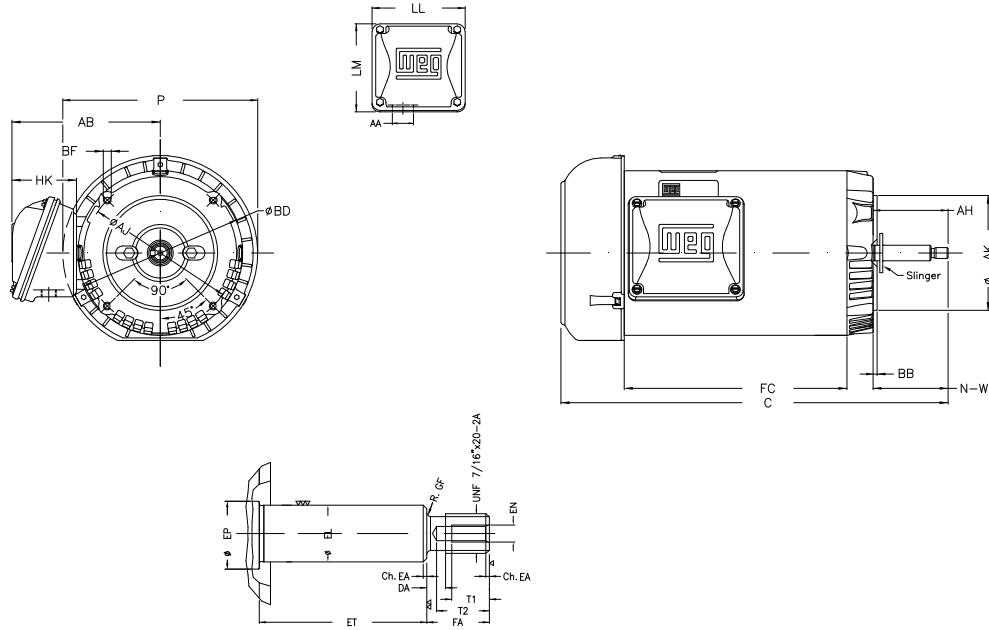

1 2 3 4 5 6 7 8

A

B

C

D

E

F

Notes: Downloaded from <http://dealerselectric.com>
Generated for Model #.7536ES3EJPR56J-S

Performed by:

Checked:

Customer:

Jet Pump: Three-Phase - W01 (Rolled Steel) - Threaded - TEFC - Standard

Three-phase induction motor
Frame 56J - IP55

12-SEP-2016

P 7.638	AB 5.882	AA 0.881"	ET 1.874	U 0.625
EL 0.625	EP 0.665	t1 0.472	t2 0.590	C 12.047
FC 5.906	Flange FC-149	AJ 5.874	AK 4.500	BD 6.450
BF UNC 3/8"x16-2B	BB 0.157	AH 2.562		