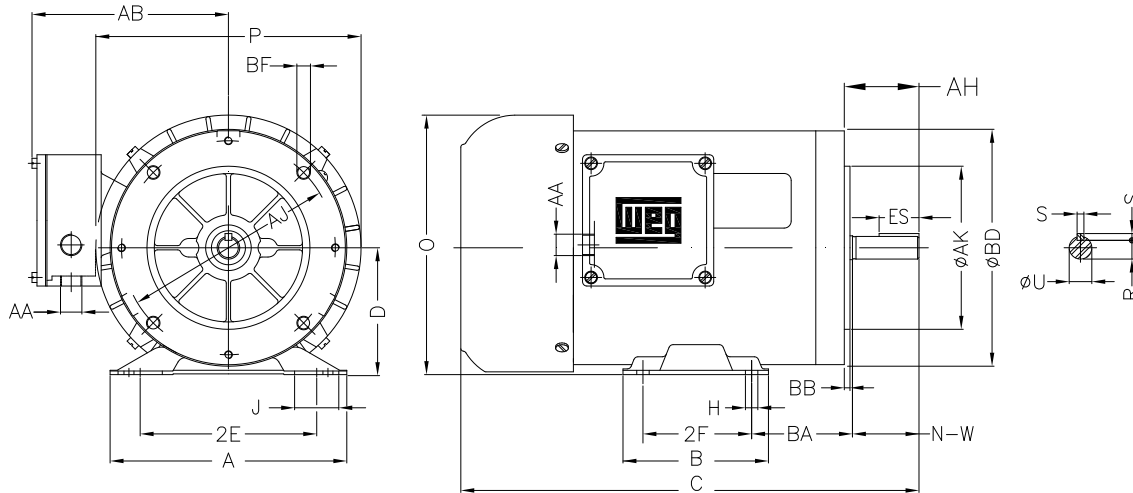

1 2 3 4 5 6 7 8

A

B

C

D

E

F

Notes: Downloaded from <http://dealerselectric.com>
Generated for Model #.7536ES3EB56C

Performed by:

Checked:

Customer:

Three-Phase : NEMA 56 Frames - TEFC

Three-phase induction motor

Frame B56 - IP55

12-SEP-2016

2E 4.874	2F 3.000	H 0.342	H1 1.220	BA 2.750
A 6.535	B 4.016	C 11.102	D 3.500	J 1.220
O 7.165	P 7.323	S 0.187	ES 1.102	R 0.517
N-W 1.874	U 0.6250	AB 5.433	AA 2xNPT 1/2"	Flange FC-149
AJ 5.874	AK 4.500	BD 6.535	BF UNC 3/8"x16-2B	BB 0.157
AH 2.063				