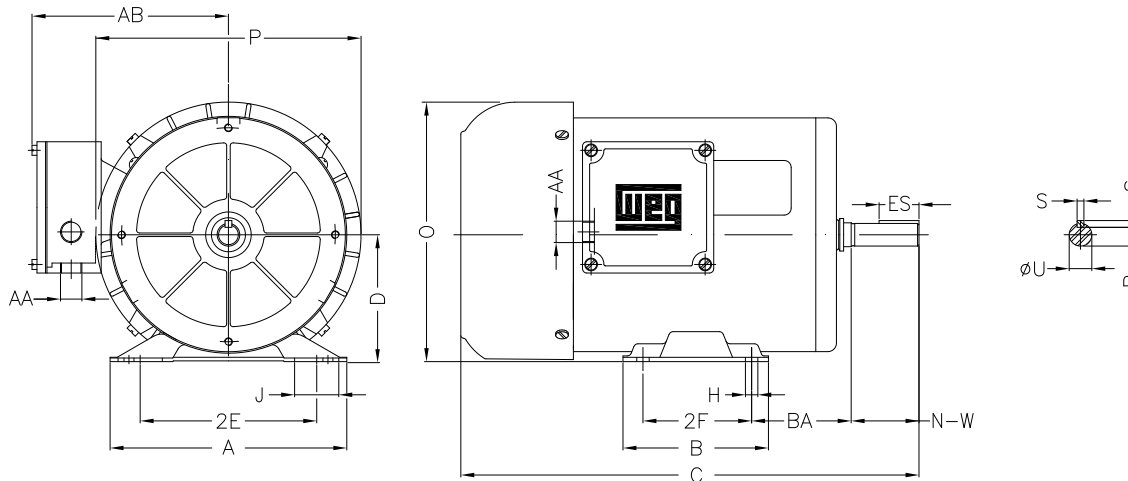

1 2 3 4 5 6 7 8

A

B

C

D

E

F

Notes: Downloaded from <http://dealerselectric.com>
Generated for Model #.7536ES3EB56

Performed by:

Checked:

Customer:

Three-Phase : NEMA 56 Frames - TEFC

Three-phase induction motor
Frame B56 - IP55

12-SEP-2016

2E 4.874	2F 3.000	H 0.342	H1 1.220	BA 2.750
A 6.535	B 4.016	C 11.102	D 3.500	J 1.220
O 7.165	P 7.323	S 0.187	ES 1.102	R 0.517
N-W 1.874	U 0.6250	AB 5.433	AA 2xNPT 1/2"	