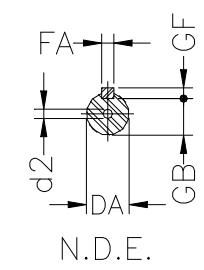

1 2 3 4 5 6 7 8

A
B
C
D
E
F

Notes: Downloaded from <http://dealerselectric.com>
Generated for Model #.7536EP3WAL80

A	AA	AB	AC	AD
125	32	155	159	135.5
B	BA	BB	C	CA
100	28	124	50	93
D	E	ES	F	G
19j6	40	28	6	15.5
GD	DA	EA	TS	FA
6	14j6	30	18	5
GB	GF	H	HA	HC
11	5	80	8	157
HD	K	L	LC	S1
210	10	276	313	NPT 3/4"
d1	d2			
DM6	DM4			

Performed by:

Checked:

Customer:

Three-Phase : IEC Tru-Metric - TEFC (IP55) - Aluminum Frame

Three-phase induction motor
Frame 80 - IP55

12-SEP-2016