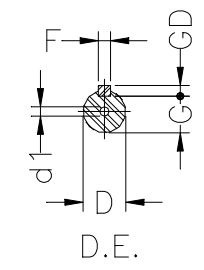

1 2 3 4 5 6 7 8

A
B
C
D
E
F

Notes: Downloaded from <http://dealerselectric.com>
Generated for Model #.7536EP3WAL80

A	AA	AB	AC	AD
125	32	155	159	135.5
B	BA	BB	C	CA
100	28	124	50	93
D	E	ES	F	G
19j6	40	28	6	15.5
GD	DA	EA	TS	FA
6	14j6	30	18	5
GB	GF	H	HA	HC
11	5	80	8	157
HD	K	L	LC	S1
210	10	276	313	NPT 3/4"
d1	d2			
DM6	DM4			

Performed by:

Checked:

Customer:

Three-Phase : IEC Tru-Metric - TEFC (IP55) - Aluminum Frame

Three-phase induction motor
Frame 80 - IP55

12-SEP-2016