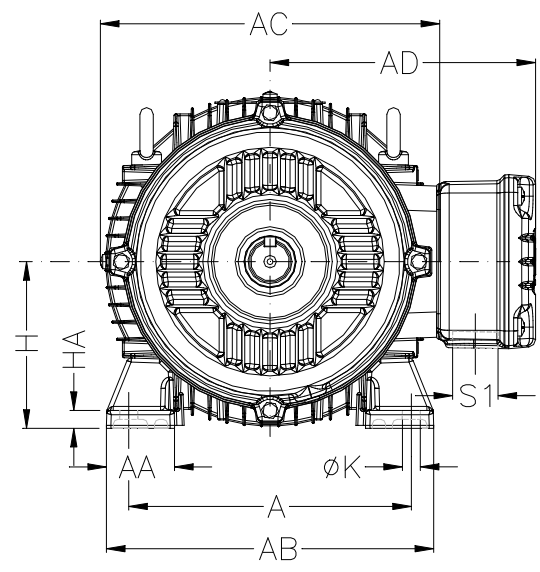

1 2 3 4 5 6 7 8

A
B
C
D
E
F

Notes: Downloaded from <http://dealerselectric.com>
Generated for Model #.7536EP3WAL80

A	AA	AB	AC	AD
125	32	155	159	135.5
B	BA	BB	C	CA
100	28	124	50	93
D	E	ES	F	G
19j6	40	28	6	15.5
GD	DA	EA	TS	FA
6	14j6	30	18	5
GB	GF	H	HA	HC
11	5	80	8	157
HD	K	L	LC	S1
210	10	276	313	NPT 3/4"
d1	d2			
DM6	DM4			

Performed by:

Checked:

Customer:

Three-Phase : IEC Tru-Metric - TEFC (IP55) - Aluminum Frame

Three-phase induction motor
Frame 80 - IP55

12-SEP-2016