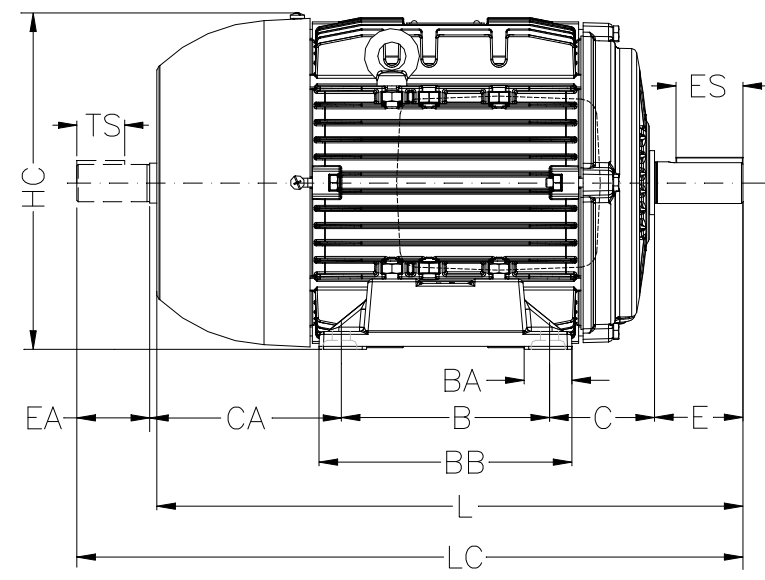

1 2 3 4 5 6 7 8

A
B
C
D
E
F

Notes: Downloaded from <http://dealerselectric.com>
Generated for Model #.7536EP3WAL80

A	AA	AB	AC	AD
125	32	155	159	135.5
B	BA	BB	C	CA
100	28	124	50	93
D	E	ES	F	G
19j6	40	28	6	15.5
GD	DA	EA	TS	FA
6	14j6	30	18	5
GB	GF	H	HA	HC
11	5	80	8	157
HD	K	L	LC	S1
210	10	276	313	NPT 3/4"
d1	d2			
DM6	DM4			

Performed by:

Checked:

Customer:

Three-Phase : IEC Tru-Metric - TEFC (IP55) - Aluminum Frame

Three-phase induction motor
Frame 80 - IP55

12-SEP-2016