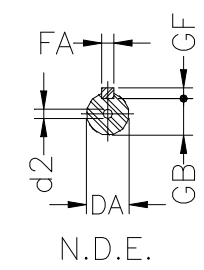

1 2 3 4 5 6 7 8

A
B
C
D
E
F

Notes: Downloaded from <http://dealerselectric.com>
Generated for Model #.7536EP3EAL80

A	AA	AB	AC	AD
125	32	155	159	135.5
B	BA	BB	C	CA
100	28	124	50	93
D	E	ES	F	G
19j6	40	28	6	15.5
GD	DA	EA	TS	FA
6	14j6	30	18	5
GB	GF	H	HA	HC
11	5	80	8	157
HD	K	L	LC	S1
210	10	276	313	NPT 3/4"
d1	d2			
DM6	DM4			

Performed by:	
Checked:	
Customer:	
Three-Phase : IEC Tru-Metric - TEFC (IP55) - Aluminum Frame	
Three-phase induction motor Frame 80 - IP55	12-SEP-2016