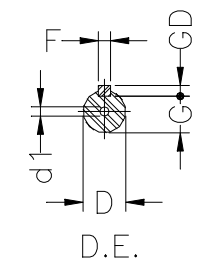

1 2 3 4 5 6 7 8

A
B
C
D
E
F

Notes: Downloaded from <http://dealerselectric.com>
Generated for Model #.7536EP3EAL80

A	AA	AB	AC	AD
125	32	155	159	135.5
B	BA	BB	C	CA
100	28	124	50	93
D	E	ES	F	G
19j6	40	28	6	15.5
GD	DA	EA	TS	FA
6	14j6	30	18	5
GB	GF	H	HA	HC
11	5	80	8	157
HD	K	L	LC	S1
210	10	276	313	NPT 3/4"
d1	d2			
DM6	DM4			

Performed by:	
Checked:	
Customer:	
Three-Phase : IEC Tru-Metric - TEFC (IP55) - Aluminum Frame	
Three-phase induction motor Frame 80 - IP55	12-SEP-2016