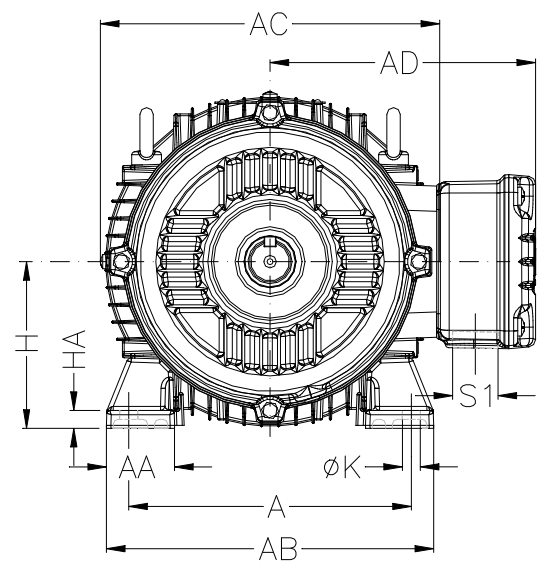

1 2 3 4 5 6 7 8

A
B
C
D
E
F

Notes: Downloaded from <http://dealerselectric.com>
Generated for Model #.7536EP3EAL80

A	AA	AB	AC	AD
125	32	155	159	135.5
B	BA	BB	C	CA
100	28	124	50	93
D	E	ES	F	G
19j6	40	28	6	15.5
GD	DA	EA	TS	FA
6	14j6	30	18	5
GB	GF	H	HA	HC
11	5	80	8	157
HD	K	L	LC	S1
210	10	276	313	NPT 3/4"
d1	d2			
DM6	DM4			

Performed by:	
Checked:	
Customer:	
Three-Phase : IEC Tru-Metric - TEFC (IP55) - Aluminum Frame	
Three-phase induction motor Frame 80 - IP55	12-SEP-2016