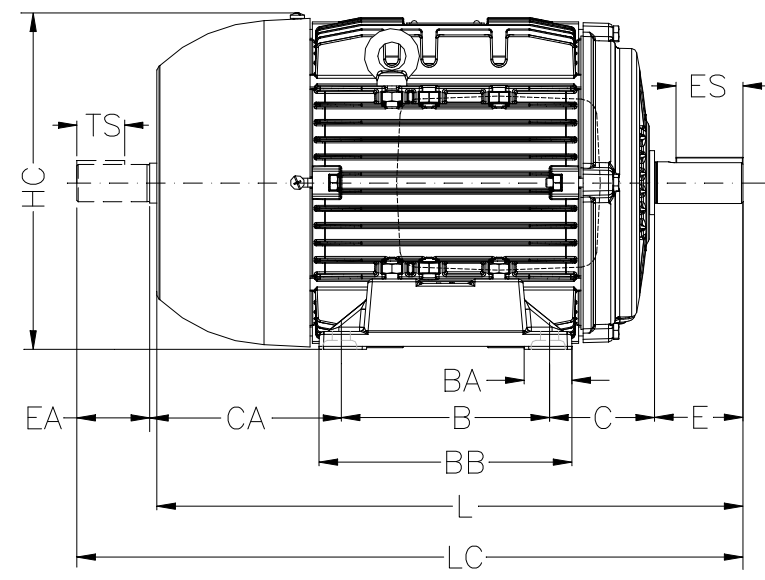

1 2 3 4 5 6 7 8

A
B
C
D
E
F

Notes: Downloaded from <http://dealerselectric.com>
Generated for Model #.7536EP3EAL80

A	AA	AB	AC	AD
125	32	155	159	135.5
B	BA	BB	C	CA
100	28	124	50	93
D	E	ES	F	G
19j6	40	28	6	15.5
GD	DA	EA	TS	FA
6	14j6	30	18	5
GB	GF	H	HA	HC
11	5	80	8	157
HD	K	L	LC	S1
210	10	276	313	NPT 3/4"
d1	d2			
DM6	DM4			

Performed by:	
Checked:	
Customer:	
Three-Phase : IEC Tru-Metric - TEFC (IP55) - Aluminum Frame	
Three-phase induction motor Frame 80 - IP55	12-SEP-2016