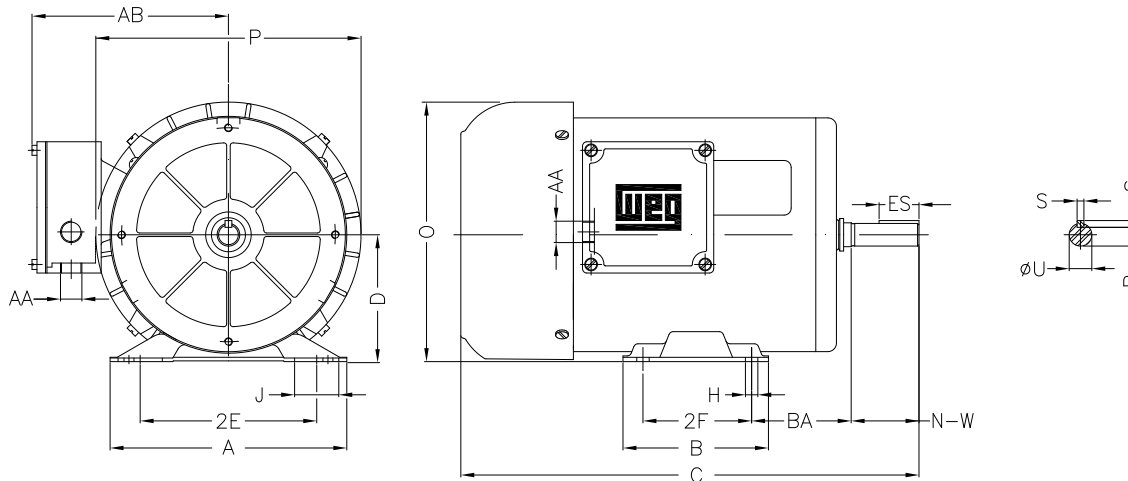

1 2 3 4 5 6 7 8

A

B

C

D

E

F

Notes: Downloaded from <http://dealerselectric.com>
Generated for Model #.7518ES3EB56

Performed by:

Checked:

Customer:

Three-Phase : NEMA 56 Frames - TEFC

Three-phase induction motor
Frame B56 - IP55

12-SEP-2016

2E 4.874	2F 3.000	H 0.342	H1 1.220	BA 2.750
A 6.535	B 4.016	C 11.102	D 3.500	J 1.220
O 7.165	P 7.323	S 0.187	ES 1.102	R 0.517
N-W 1.874	U 0.6250	AB 5.433	AA 2xNPT 1/2"	