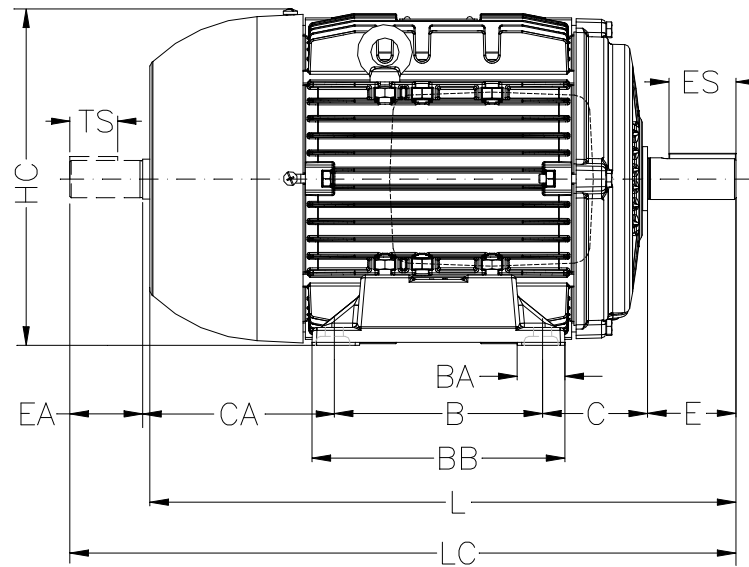

1 2 3 4 5 6 7 8

A

B

C

D

E

F

Notes: Downloaded from <http://dealerselectric.com>
Generated for Model #.7518EP3WAL80

A	AA	AB	AC	AD
125	32	155	159	135.5
B	BA	BB	C	CA
100	28	124	50	93
D	E	ES	F	G
19j6	40	28	6	15.5
GD	DA	EA	TS	FA
6	14j6	30	18	5
GB	GF	H	HA	HC
11	5	80	8	157
HD	K	L	LC	S1
210	10	276	313	NPT 3/4"
d1	d2			
DM6	DM4			

Performed by:

Checked:

Customer:

Three-Phase : IEC Tru-Metric - TEFC (IP55) - Aluminum Frame

Three-phase induction motor
Frame 80 - IP55

12-SEP-2016