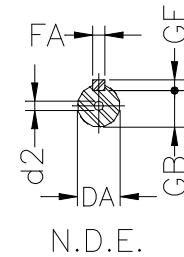

1 2 3 4 5 6 7 8

A

B

C

D

E

F

Notes: Downloaded from <http://dealerselectric.com>
Generated for Model #.7518EP3WAL80

A	AA	AB	AC	AD
125	32	155	159	135.5
B	BA	BB	C	CA
100	28	124	50	93
D	E	ES	F	G
19j6	40	28	6	15.5
GD	DA	EA	TS	FA
6	14j6	30	18	5
GB	GF	H	HA	HC
11	5	80	8	157
HD	K	L	LC	S1
210	10	276	313	NPT 3/4"
d1	d2			
DM6	DM4			

Performed by:

Checked:

Customer:

Three-Phase : IEC Tru-Metric - TEFC (IP55) - Aluminum Frame

Three-phase induction motor
Frame 80 - IP55

12-SEP-2016