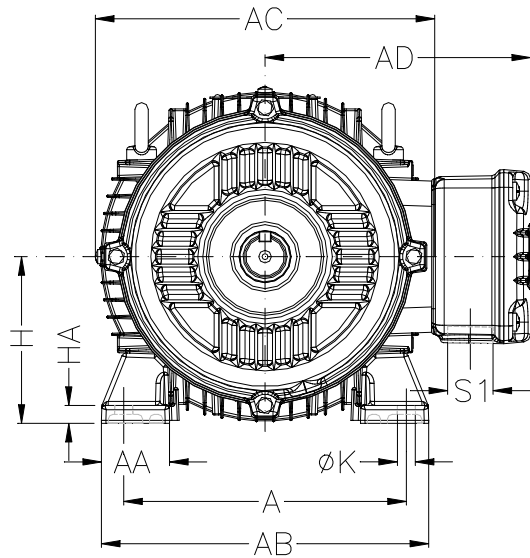

1 2 3 4 5 6 7 8

A

B

C

D

E

F

Notes: Downloaded from <http://dealerselectric.com>
Generated for Model #.7518EP3WAL80

A	AA	AB	AC	AD
125	32	155	159	135.5
B	BA	BB	C	CA
100	28	124	50	93
D	E	ES	F	G
19j6	40	28	6	15.5
GD	DA	EA	TS	FA
6	14j6	30	18	5
GB	GF	H	HA	HC
11	5	80	8	157
HD	K	L	LC	S1
210	10	276	313	NPT 3/4"
d1	d2			
DM6	DM4			

Performed by:

Checked:

Customer:

Three-Phase : IEC Tru-Metric - TEFC (IP55) - Aluminum Frame

Three-phase induction motor
Frame 80 - IP55

12-SEP-2016