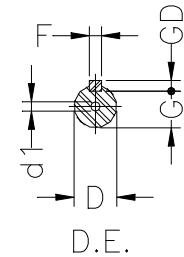

1 2 3 4 5 6 7 8

A

B

C

D

E

F

Notes: Downloaded from <http://dealerselectric.com>
Generated for Model #.7518EP3WAL80

A	AA	AB	AC	AD
125	32	155	159	135.5
B	BA	BB	C	CA
100	28	124	50	93
D	E	ES	F	G
19j6	40	28	6	15.5
GD	DA	EA	TS	FA
6	14j6	30	18	5
GB	GF	H	HA	HC
11	5	80	8	157
HD	K	L	LC	S1
210	10	276	313	NPT 3/4"
d1	d2			
DM6	DM4			

Performed by:

Checked:

Customer:

Three-Phase : IEC Tru-Metric - TEFC (IP55) - Aluminum Frame

Three-phase induction motor
Frame 80 - IP55

12-SEP-2016