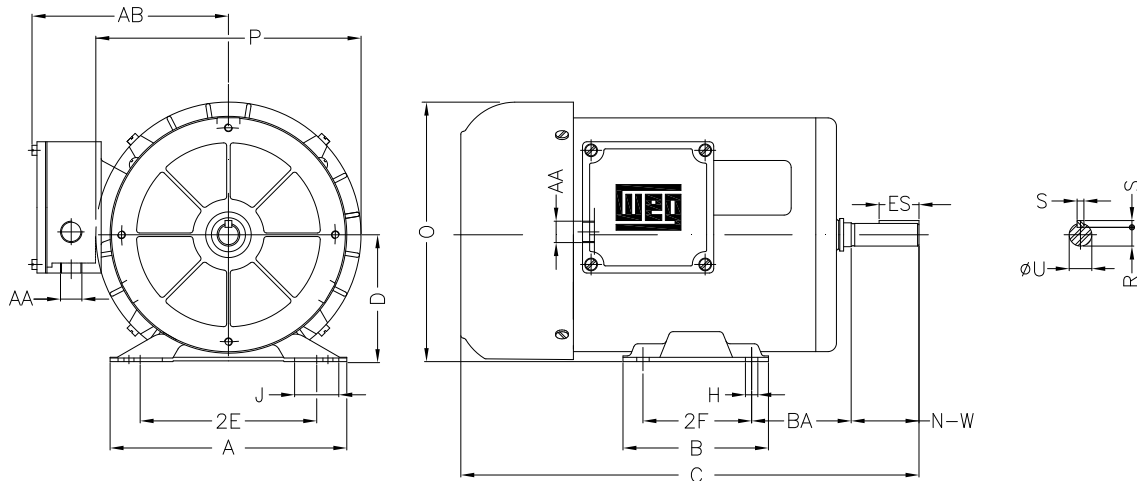

1 2 3 4 5 6 7 8

A

B

C

D

E

F

Notes: Downloaded from <http://dealerselectric.com>
Generated for Model #.7512ES3ED56

Performed by:

Checked:

Customer:

Three-Phase : NEMA 56 Frames - TEFC

Three-phase induction motor
Frame D56 - IP55

12-SEP-2016

2E 4.874	2F 3.000	H 0.343	BA 2.748	A 6.535
B 4.016	C 12.283	D 3.500	J 1.220	O 7.165
P 7.323	S 0.187	ES 1.102	R 0.517	N-W 1.874
U 0.6250	AB 5.433	AA 2XNPT 1/2"		