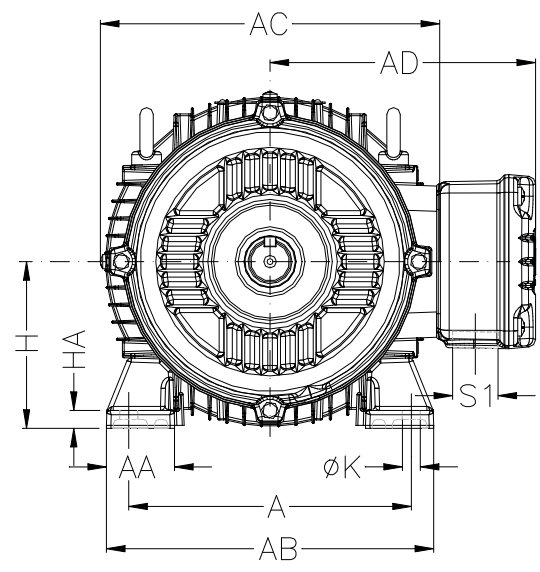

1 2 3 4 5 6 7 8

A
B
C
D
E
F

Notes: Downloaded from <http://dealerselectric.com>
Generated for Model #.5512EP3EAL80

A	AA	AB	AC	AD
125	32	155	159	135.5
B	BA	BB	C	CA
100	28	124	50	93
D	E	ES	F	G
19j6	40	28	6	15.5
GD	DA	EA	TS	FA
6	14j6	30	18	5
GB	GF	H	HA	HC
11	5	80	8	157
HD	K	L	LC	S1
210	10	276	313	NPT 3/4"
d1	d2			
DM6	DM4			

Performed by:	Three-Phase : IEC Tru-Metric - TEFC (IP55) - Aluminum Frame Three-phase induction motor Frame 80 - IP55	12-SEP-2016	
Checked:			
Customer:			