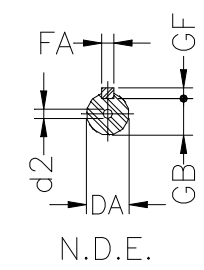

1 2 3 4 5 6 7 8

A
B
C
D
E
F

Notes: Downloaded from <http://dealerselectric.com>
Generated for Model #.5512EP3EAL80

A	AA	AB	AC	AD
125	32	155	159	135.5
B	BA	BB	C	CA
100	28	124	50	93
D	E	ES	F	G
19j6	40	28	6	15.5
GD	DA	EA	TS	FA
6	14j6	30	18	5
GB	GF	H	HA	HC
11	5	80	8	157
HD	K	L	LC	S1
210	10	276	313	NPT 3/4"
d1	d2			
DM6	DM4			

Performed by:	Three-Phase : IEC Tru-Metric - TEFC (IP55) - Aluminum Frame Three-phase induction motor Frame 80 - IP55	12-SEP-2016	
Checked:			
Customer:			