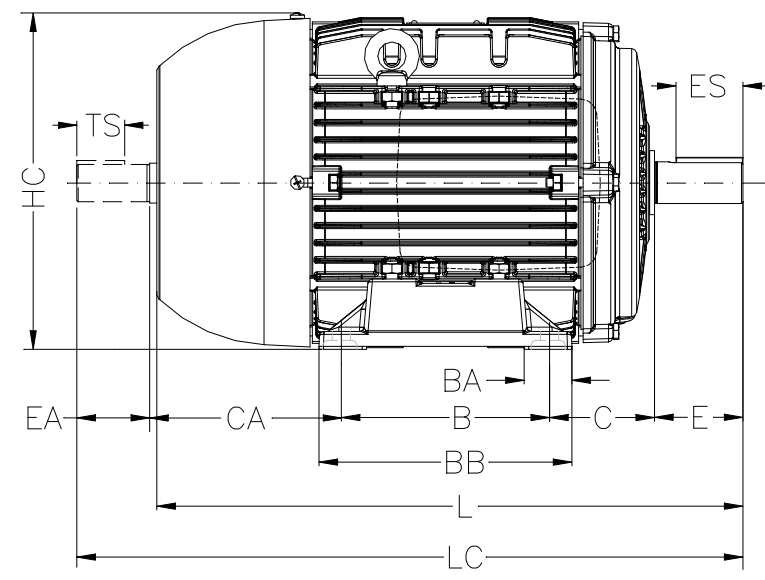

1 2 3 4 5 6 7 8

A
B
C
D
E
F

Notes: Downloaded from <http://dealerselectric.com>
Generated for Model #.5512EP3EAL80

A	AA	AB	AC	AD
125	32	155	159	135.5
B	BA	BB	C	CA
100	28	124	50	93
D	E	ES	F	G
19j6	40	28	6	15.5
GD	DA	EA	TS	FA
6	14j6	30	18	5
GB	GF	H	HA	HC
11	5	80	8	157
HD	K	L	LC	S1
210	10	276	313	NPT 3/4"
d1	d2			
DM6	DM4			

Performed by:	Three-Phase : IEC Tru-Metric - TEFC (IP55) - Aluminum Frame Three-phase induction motor Frame 80 - IP55	12-SEP-2016	
Checked:			
Customer:			