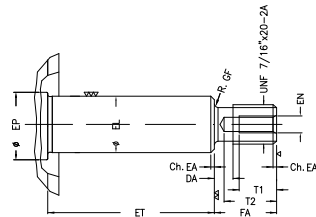

1 2 3 4 5 6 7 8

A

B

C

D

E

F

Notes: Downloaded from <http://dealerselectric.com>
Generated for Model #.5036OS3HJP56J-S

Performed by:

Checked:

Customer:

Jet Pump: Three-Phase - W01 (Rolled Steel) - Threaded - ODP - Standard

Three-phase induction motor
Frame 56J - ODP

12-SEP-2016

2E 4.874	J 1.732	A 6.535	P 6.456	AB 5.882
2F 3.000	B 4.016	BA 2.559	D 3.500	G 0.120
O 6.724	T 0.004	H 0.343	AA NPT 1/2"	ET 1.874
U 0.625	EL 0.625	EP 0.665	t1 0.472	t2 0.590
C 10.827	FC 6.299	Flange FC-149	AJ 5.874	AK 4.500
BD 6.450	BF UNC 3/8"x16-2B	BB 0.157	AH 2.562	