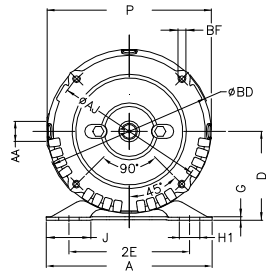

1 2 3 4 5 6 7 8

A

B

C

D

E

F

Notes: Downloaded from <http://dealerselectric.com>
Generated for Model #.5036OS3HJP56J-S

Performed by:

Checked:

Customer:

Jet Pump: Three-Phase - W01 (Rolled Steel) - Threaded - ODP - Standard

Three-phase induction motor
Frame 56J - ODP

12-SEP-2016

2E 4.874	J 1.732	A 6.535	P 6.456	AB 5.882
2F 3.000	B 4.016	BA 2.559	D 3.500	G 0.120
O 6.724	T 0.004	H 0.343	AA NPT 1/2"	ET 1.874
U 0.625	EL 0.625	EP 0.665	t1 0.472	t2 0.590
C 10.827	FC 6.299	Flange FC-149	AJ 5.874	AK 4.500
BD 6.450	BF UNC 3/8"x16-2B	BB 0.157	AH 2.562	