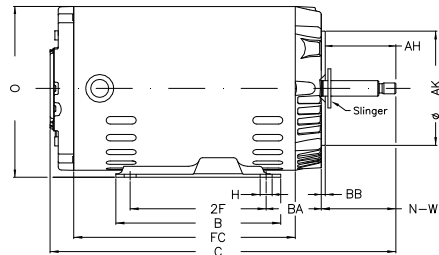

1 2 3 4 5 6 7 8

A

B

C

D

E

F

Notes: Downloaded from <http://dealerselectric.com>
Generated for Model #.5036OS3HJP56J-S

Performed by:

Checked:

Customer:

Jet Pump: Three-Phase - W01 (Rolled Steel) - Threaded - ODP - Standard

Three-phase induction motor
Frame 56J - ODP

12-SEP-2016

2E 4.874	J 1.732	A 6.535	P 6.456	AB 5.882
2F 3.000	B 4.016	BA 2.559	D 3.500	G 0.120
O 6.724	T 0.004	H 0.343	AA NPT 1/2"	ET 1.874
U 0.625	EL 0.625	EP 0.665	t1 0.472	t2 0.590
C 10.827	FC 6.299	Flange FC-149	AJ 5.874	AK 4.500
BD 6.450	BF UNC 3/8"x16-2B	BB 0.157	AH 2.562	