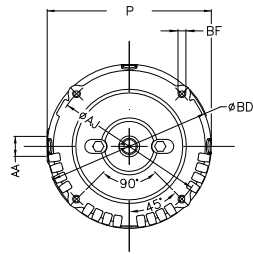

1 2 3 4 5 6 7 8

A

B

C

D

E

F

Notes: Downloaded from <http://dealerselectric.com>  
Generated for Model #.5036OS3EJPR56J-S

Performed by:

Checked:

Customer:

Jet Pump: Three-Phase - W01 (Rolled Steel) - Threaded - ODP - Standard

Three-phase induction motor  
Frame 56J - ODP

12-SEP-2016

P 6.456	AB 5.882	AA NPT 1/2"	ET 1.874	U 0.625
EL 0.625	EP 0.665	t1 0.472	t2 0.590	C 10.827
FC 6.299	Flange FC-149	AJ 5.874	AK 4.500	BD 6.450
BF UNC 3/8"x16-2B	BB 0.157	AH 2.562		