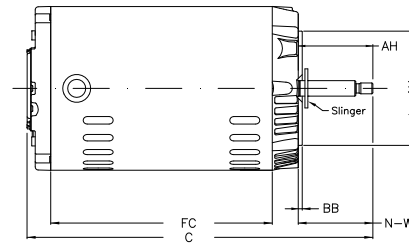

1 2 3 4 5 6 7 8

A

B

C

D

E

F

Notes: Downloaded from <http://dealerselectric.com>  
Generated for Model #.5036OS3EJPR56J-S

Performed by:

Checked:

Customer:

Jet Pump: Three-Phase - W01 (Rolled Steel) - Threaded - ODP - Standard

Three-phase induction motor  
Frame 56J - ODP

12-SEP-2016

P 6.456	AB 5.882	AA NPT 1/2"	ET 1.874	U 0.625
EL 0.625	EP 0.665	t1 0.472	t2 0.590	C 10.827
FC 6.299	Flange FC-149	AJ 5.874	AK 4.500	BD 6.450
BF UNC 3/8"x16-2B	BB 0.157	AH 2.562		