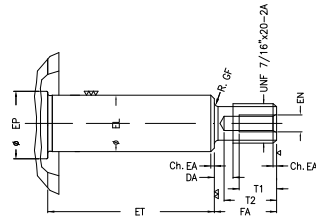

1 2 3 4 5 6 7 8

A

B

C

D

E

F

Notes: Downloaded from <http://dealerselectric.com>  
Generated for Model #.5036OS3EJPR56J-S

Performed by:

Checked:

Customer:

Jet Pump: Three-Phase - W01 (Rolled Steel) - Threaded - ODP - Standard

Three-phase induction motor  
Frame 56J - ODP

12-SEP-2016

P 6.456	AB 5.882	AA NPT 1/2"	ET 1.874	U 0.625
EL 0.625	EP 0.665	t1 0.472	t2 0.590	C 10.827
FC 6.299	Flange FC-149	AJ 5.874	AK 4.500	BD 6.450
BF UNC 3/8"x16-2B	BB 0.157	AH 2.562		