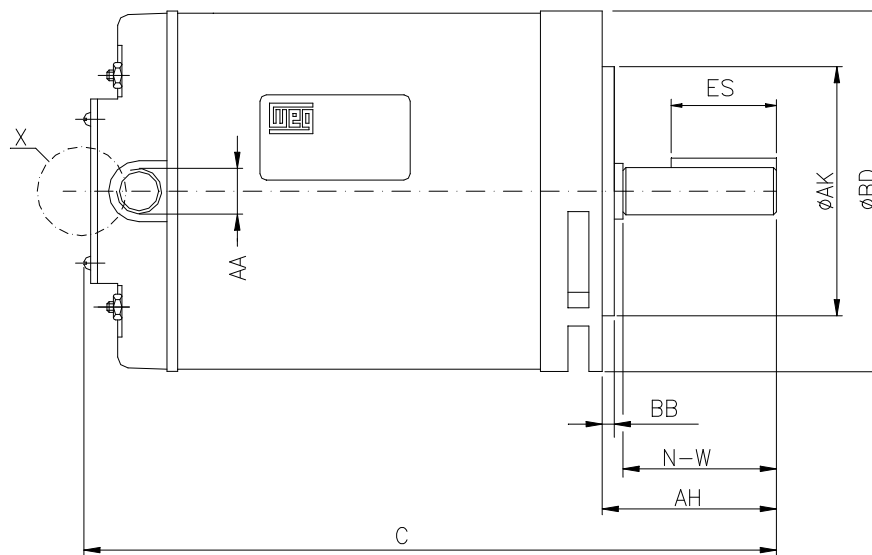

1 2 3 4 5 6 7 8

A

B

C

D

E

F

Notes: Downloaded from <http://dealerselectric.com>
Generated for Model #.5036OS3EJPR56C

Performed by:

Checked:

Customer:

Jet Pump - NEMA 56 : Three-Phase - Keyed - ODP (IP21)

C	P	ES	S	N-W
10.315	6.496	1.417	0.187	1.874
U	R	AA	Flange	AJ
0.625	0.517	NPT 1/2"	FC-149	5.874
AK	BD	BF	BB	AH
4.500	6.535	UNC 3/8"x16	0.157	2.063