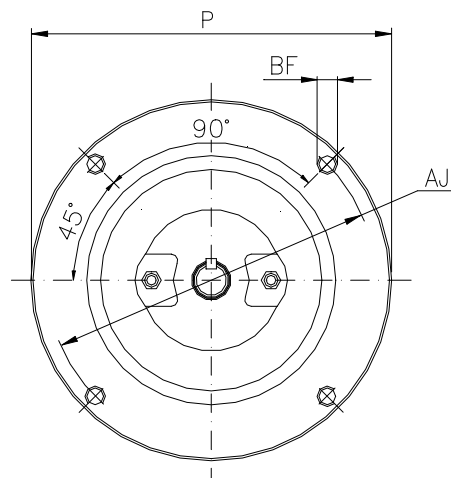

1 2 3 4 5 6 7 8

A

B

C

D

E

F

Notes: Downloaded from <http://dealerselectric.com>
Generated for Model #.5036OS3EJPR56C

Performed by:

Checked:

Customer:

Jet Pump - NEMA 56 : Three-Phase - Keyed - ODP (IP21)

C	P	ES	S	N-W
10.315	6.496	1.417	0.187	1.874
U	R	AA	Flange	AJ
0.625	0.517	NPT 1/2"	FC-149	5.874
AK	BD	BF	BB	AH
4.500	6.535	UNC 3/8"x16	0.157	2.063