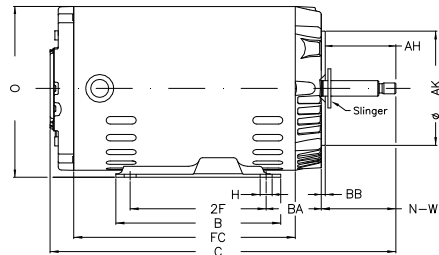

1 2 3 4 5 6 7 8

A

B

C

D

E

F

Notes: Downloaded from <http://dealerselectric.com>
Generated for Model #.5036OS3EJP56J-S

Performed by:

Checked:

Customer:

Jet Pump: Three-Phase - W01 (Rolled Steel) - Threaded - ODP - Standard

Three-phase induction motor
Frame 56J - ODP

12-SEP-2016

2E 4.874	J 1.732	A 6.535	P 6.456	AB 5.882
2F 3.000	B 4.016	BA 2.559	D 3.500	G 0.120
O 6.724	T 0.004	H 0.343	AA NPT 1/2"	ET 1.874
U 0.625	EL 0.625	EP 0.665	t1 0.472	t2 0.590
C 10.827	FC 6.299	Flange FC-149	AJ 5.874	AK 4.500
BD 6.450	BF UNC 3/8"x16-2B	BB 0.157	AH 2.562	