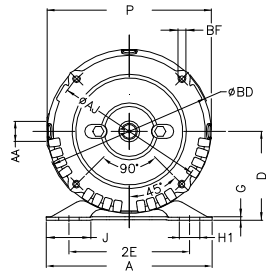

1 2 3 4 5 6 7 8

A

B

C

D

E

F

Notes: Downloaded from <http://dealerselectric.com>
Generated for Model #.5036OS3EJP56J-S

Performed by:

Checked:

Customer:

Jet Pump: Three-Phase - W01 (Rolled Steel) - Threaded - ODP - Standard

Three-phase induction motor
Frame 56J - ODP

12-SEP-2016

2E 4.874	J 1.732	A 6.535	P 6.456	AB 5.882
2F 3.000	B 4.016	BA 2.559	D 3.500	G 0.120
O 6.724	T 0.004	H 0.343	AA NPT 1/2"	ET 1.874
U 0.625	EL 0.625	EP 0.665	t1 0.472	t2 0.590
C 10.827	FC 6.299	Flange FC-149	AJ 5.874	AK 4.500
BD 6.450	BF UNC 3/8"x16-2B	BB 0.157	AH 2.562	