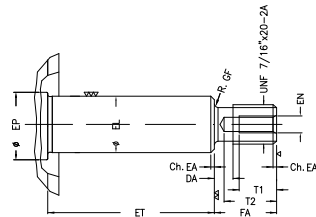

1 2 3 4 5 6 7 8

A

B

C

D

E

F

Notes: Downloaded from <http://dealerselectric.com>
Generated for Model #.5036OS3EJP56J-S

Performed by:

Checked:

Customer:

Jet Pump: Three-Phase - W01 (Rolled Steel) - Threaded - ODP - Standard

Three-phase induction motor
Frame 56J - ODP

12-SEP-2016

2E 4.874	J 1.732	A 6.535	P 6.456	AB 5.882
2F 3.000	B 4.016	BA 2.559	D 3.500	G 0.120
O 6.724	T 0.004	H 0.343	AA NPT 1/2"	ET 1.874
U 0.625	EL 0.625	EP 0.665	t1 0.472	t2 0.590
C 10.827	FC 6.299	Flange FC-149	AJ 5.874	AK 4.500
BD 6.450	BF UNC 3/8"x16-2B	BB 0.157	AH 2.562	