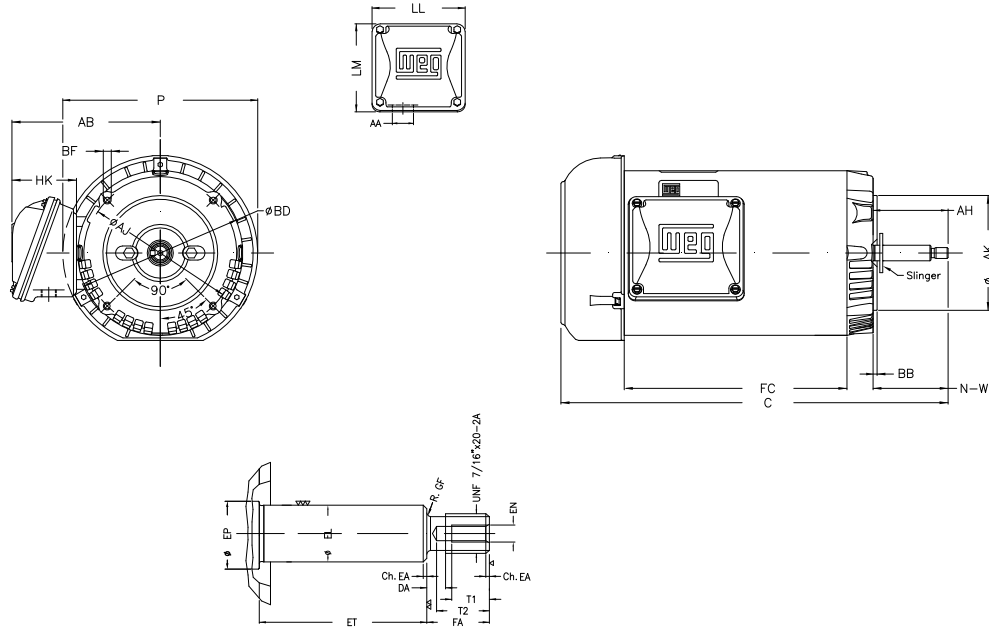

1 2 3 4 5 6 7 8

A

B

C

D

E

F

Notes: Downloaded from <http://dealerselectric.com>
Generated for Model #.5036ES3EJPR56J-S

Performed by:

Checked:

Customer:

Jet Pump: Three-Phase - W01 (Rolled Steel) - Threaded - TEFC - Standard

Three-phase induction motor
Frame 56J - IP55

12-SEP-2016

P 7.638	AB 5.882	AA 0.881"	ET 1.874	U 0.625
EL 0.625	EP 0.665	t1 0.472	t2 0.590	C 12.047
FC 5.906	Flange FC-149	AJ 5.874	AK 4.500	BD 6.450
BF UNC 3/8"x16-2B	BB 0.157	AH 2.562		