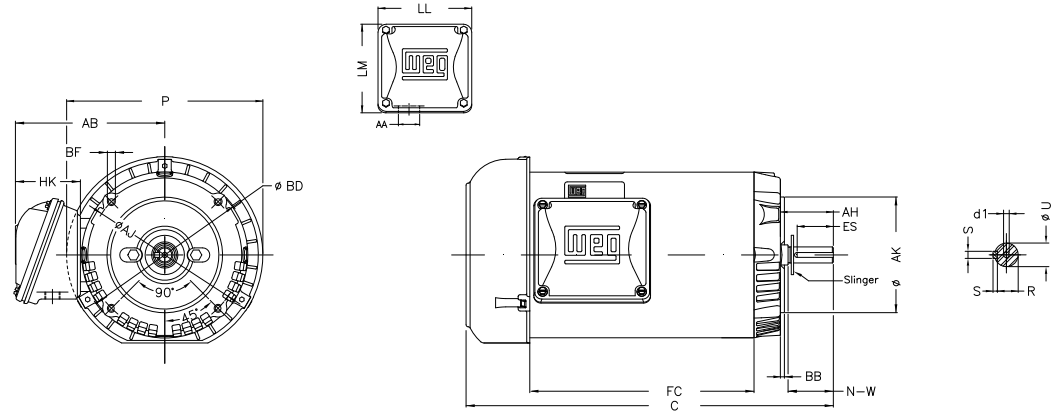

1 2 3 4 5 6 7 8

A

B

C

D

E

F

Notes: Downloaded from <http://dealerselectric.com>
Generated for Model #.5036ES3EJPR56C-S

Performed by:

Checked:

Customer:

Jet Pump: Three-Phase - W01 (Rolled Steel) - Keyed - TEFC - Standard

P	AB	AA	U	ES
7.638	5.882	0.881"	0.625	1.417
C	FC	Flange	AJ	AK
11.535	5.906	FC-149	5.874	4.500
BD	BF	BB	AH	
6.450	UNC 3/8"x16-2B	0.157	2.062	

Three-phase induction motor
Frame 56C - IP55

12-SEP-2016