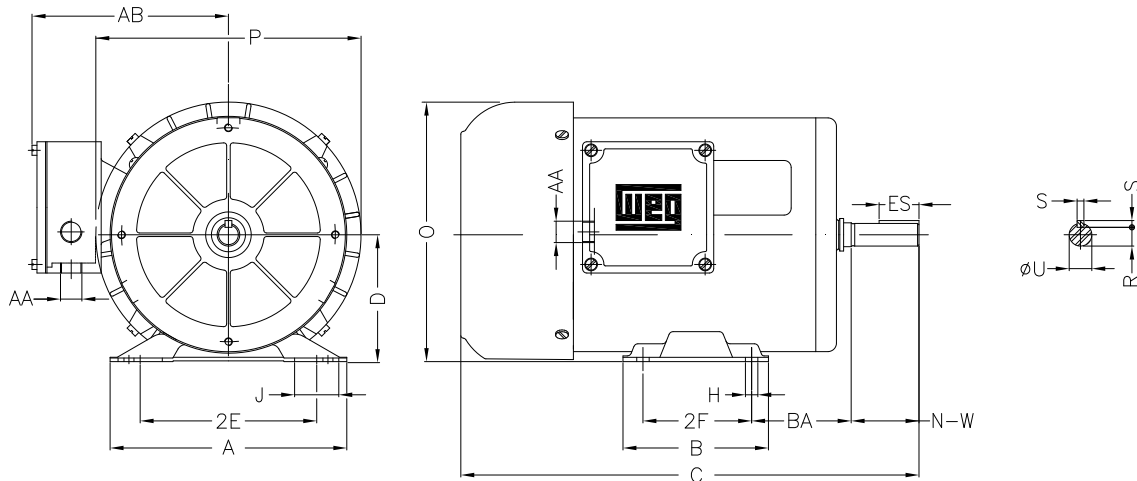

1 2 3 4 5 6 7 8

A

B

C

D

E

F

Notes: Downloaded from <http://dealerselectric.com>  
Generated for Model #.5012ES3EB56

Performed by:

Checked:

Customer:

Three-Phase : NEMA 56 Frames - TEFC

Three-phase induction motor  
Frame B56 - IP55

12-SEP-2016

2E 4.874	2F 3.000	H 0.343	BA 2.748	A 6.535
B 4.016	C 11.102	D 3.500	J 1.220	O 7.165
P 7.323	S 0.187	ES 1.102	R 0.517	N-W 1.874
U 0.6250	AB 5.433	AA 2XNPT 1/2"		