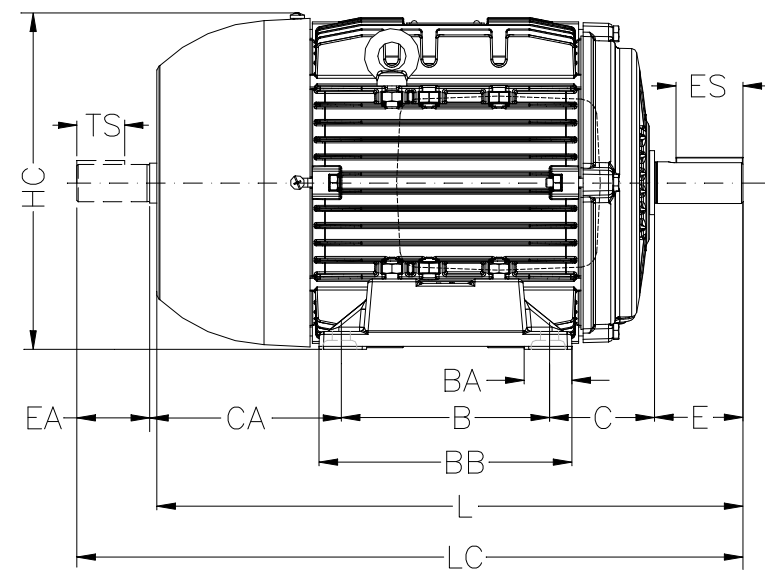

1 2 3 4 5 6 7 8

A
B
C
D
E
F

Notes: Downloaded from <http://dealerselectric.com>
Generated for Model #.3736EP3EAL71

A	AA	AB	AC	AD
112	28	134	140	126.5
B	BA	BB	C	CA
90	24.5	108	45	88
D	E	ES	F	G
14j6	30	18	5	11
GD	DA	EA	TS	FA
5	11j6	23	14	4
GB	GF	H	HA	HC
8.5	4	71	6	139
HD	K	L	LC	S1
192	7	248	276	NPT 3/4"
d1	d2			
DM5	EM4			

Performed by:

Checked:

Customer:

Three-Phase : IEC Tru-Metric - TEFC (IP55) - Aluminum Frame

Three-phase induction motor
Frame 71 - IP55

12-SEP-2016