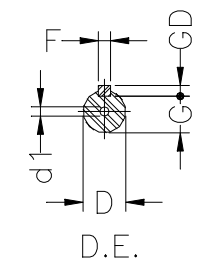

1 2 3 4 5 6 7 8

A
B
C
D
E
F

Notes: Downloaded from <http://dealerselectric.com>
Generated for Model #.3736EP3EAL71

A	AA	AB	AC	AD
112	28	134	140	126.5
B	BA	BB	C	CA
90	24.5	108	45	88
D	E	ES	F	G
14j6	30	18	5	11
GD	DA	EA	TS	FA
5	11j6	23	14	4
GB	GF	H	HA	HC
8.5	4	71	6	139
HD	K	L	LC	S1
192	7	248	276	NPT 3/4"
d1	d2			
DM5	EM4			

Performed by:

Checked:

Customer:

Three-Phase : IEC Tru-Metric - TEFC (IP55) - Aluminum Frame

Three-phase induction motor
Frame 71 - IP55

12-SEP-2016