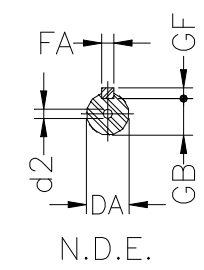

1 2 3 4 5 6 7 8

A
B
C
D
E
F

Notes: Downloaded from <http://dealerselectric.com>
Generated for Model #.3736EP3EAL71

A	AA	AB	AC	AD
112	28	134	140	126.5
B	BA	BB	C	CA
90	24.5	108	45	88
D	E	ES	F	G
14j6	30	18	5	11
GD	DA	EA	TS	FA
5	11j6	23	14	4
GB	GF	H	HA	HC
8.5	4	71	6	139
HD	K	L	LC	S1
192	7	248	276	NPT 3/4"
d1	d2			
DM5	EM4			

Performed by:

Checked:

Customer:

Three-Phase : IEC Tru-Metric - TEFC (IP55) - Aluminum Frame

Three-phase induction motor
Frame 71 - IP55

12-SEP-2016