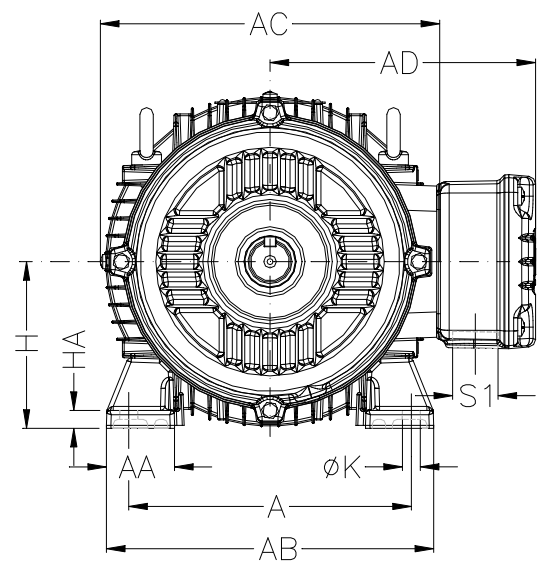

1 2 3 4 5 6 7 8

A
B
C
D
E
F

Notes: Downloaded from <http://dealerselectric.com>
Generated for Model #.3736EP3EAL71

A	AA	AB	AC	AD
112	28	134	140	126.5
B	BA	BB	C	CA
90	24.5	108	45	88
D	E	ES	F	G
14j6	30	18	5	11
GD	DA	EA	TS	FA
5	11j6	23	14	4
GB	GF	H	HA	HC
8.5	4	71	6	139
HD	K	L	LC	S1
192	7	248	276	NPT 3/4"
d1	d2			
DM5	EM4			

Performed by:

Checked:

Customer:

Three-Phase : IEC Tru-Metric - TEFC (IP55) - Aluminum Frame

Three-phase induction motor
Frame 71 - IP55

12-SEP-2016