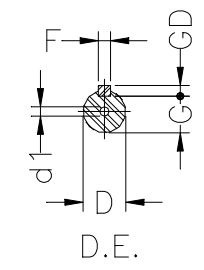

1 2 3 4 5 6 7 8

A
B
C
D
E
F

Notes: Downloaded from <http://dealerselectric.com>
Generated for Model #.3718EP3EAL71

A	AA	AB	AC	AD
112	28	134	140	126.5
B	BA	BB	C	CA
90	24.5	108	45	88
D	E	ES	F	G
14j6	30	18	5	11
GD	DA	EA	TS	FA
5	11j6	23	14	4
GB	GF	H	HA	HC
8.5	4	71	6	139
HD	K	L	LC	S1
192	7	248	276	NPT 3/4"
d1	d2			
DM5	EM4			

Performed by:

Checked:

Customer:

Three-Phase : IEC Tru-Metric - TEFC (IP55) - Aluminum Frame

Three-phase induction motor
Frame 71 - IP55

12-SEP-2016