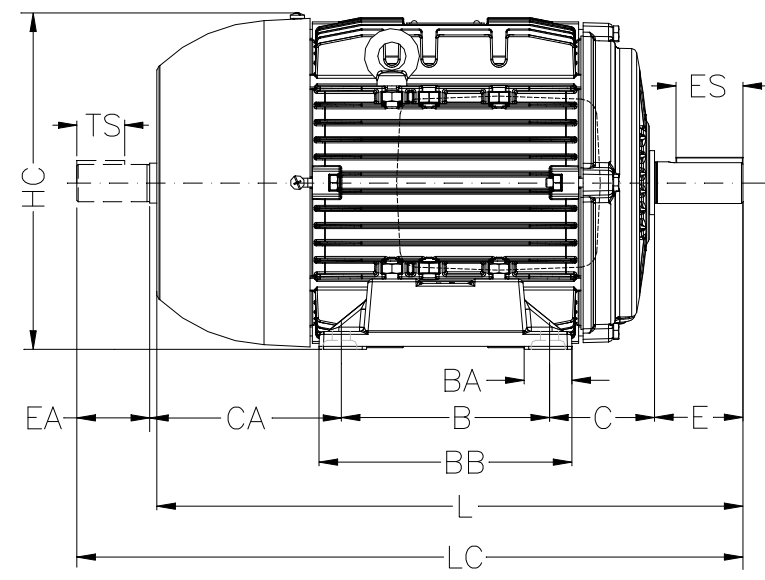

1 2 3 4 5 6 7 8

A
B
C
D
E
F

Notes: Downloaded from <http://dealerselectric.com>
Generated for Model #.3718EP3EAL71

A	AA	AB	AC	AD
112	28	134	140	126.5
B	BA	BB	C	CA
90	24.5	108	45	88
D	E	ES	F	G
14j6	30	18	5	11
GD	DA	EA	TS	FA
5	11j6	23	14	4
GB	GF	H	HA	HC
8.5	4	71	6	139
HD	K	L	LC	S1
192	7	248	276	NPT 3/4"
d1	d2			
DM5	EM4			

Performed by:

Checked:

Customer:

Three-Phase : IEC Tru-Metric - TEFC (IP55) - Aluminum Frame

Three-phase induction motor
Frame 71 - IP55

12-SEP-2016