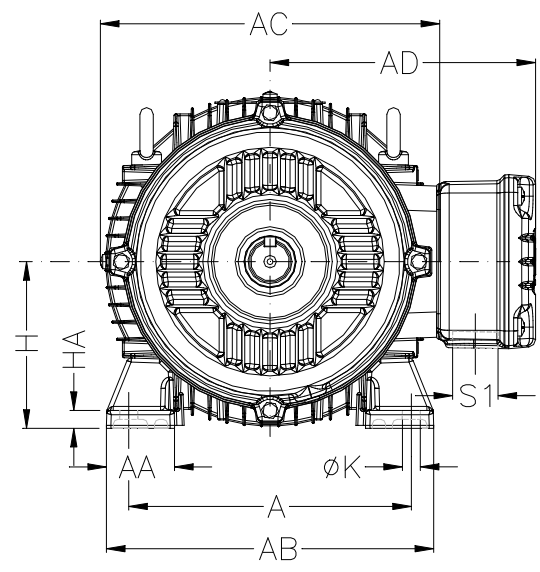

1 2 3 4 5 6 7 8

A
B
C
D
E
F

Notes: Downloaded from <http://dealerselectric.com>
Generated for Model #.3718EP3EAL71

A	AA	AB	AC	AD
112	28	134	140	126.5
B	BA	BB	C	CA
90	24.5	108	45	88
D	E	ES	F	G
14j6	30	18	5	11
GD	DA	EA	TS	FA
5	11j6	23	14	4
GB	GF	H	HA	HC
8.5	4	71	6	139
HD	K	L	LC	S1
192	7	248	276	NPT 3/4"
d1	d2			
DM5	EM4			

Performed by:

Checked:

Customer:

Three-Phase : IEC Tru-Metric - TEFC (IP55) - Aluminum Frame

Three-phase induction motor
Frame 71 - IP55

12-SEP-2016