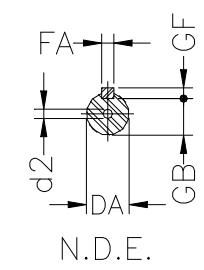

1 2 3 4 5 6 7 8

A
B
C
D
E
F

Notes: Downloaded from <http://dealerselectric.com>
Generated for Model #.3718EP3EAL71

A	AA	AB	AC	AD
112	28	134	140	126.5
B	BA	BB	C	CA
90	24.5	108	45	88
D	E	ES	F	G
14j6	30	18	5	11
GD	DA	EA	TS	FA
5	11j6	23	14	4
GB	GF	H	HA	HC
8.5	4	71	6	139
HD	K	L	LC	S1
192	7	248	276	NPT 3/4"
d1	d2			
DM5	EM4			

Performed by:

Checked:

Customer:

Three-Phase : IEC Tru-Metric - TEFC (IP55) - Aluminum Frame

Three-phase induction motor
Frame 71 - IP55

12-SEP-2016