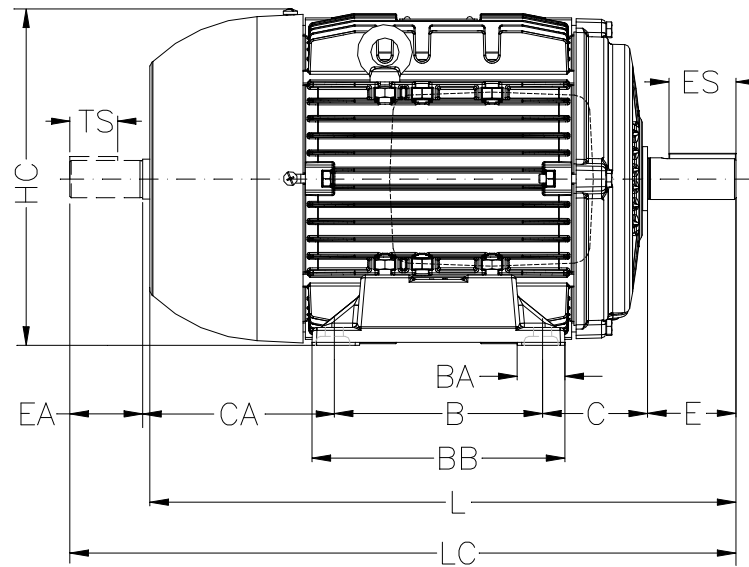

1 2 3 4 5 6 7 8

A

B

C

D

E

F

Notes: Downloaded from <http://dealerselectric.com>
Generated for Model #.3709EP3WAL90S/L

A	AA	AB	AC	AD
140	35	170	179	155
B	BA	BB	C	D
100/125	24	146	56	24j6
E	ES	F	G	GD
50	36	8	20	7
DA	EA	TS	FA	GB
16j6	40	28	5	13
GF	H	HA	HC	HD
5	90	9	177	246
K	L	LC	S1	d1
10	329	375	NPT 3/4"	DM8
d2				
DM6				

Performed by:

Checked:

Customer:

Three-Phase : IEC Tru-Metric - TEFC (IP55) - Aluminum Frame

Three-phase induction motor
Frame 90S/L - IP55

12-SEP-2016