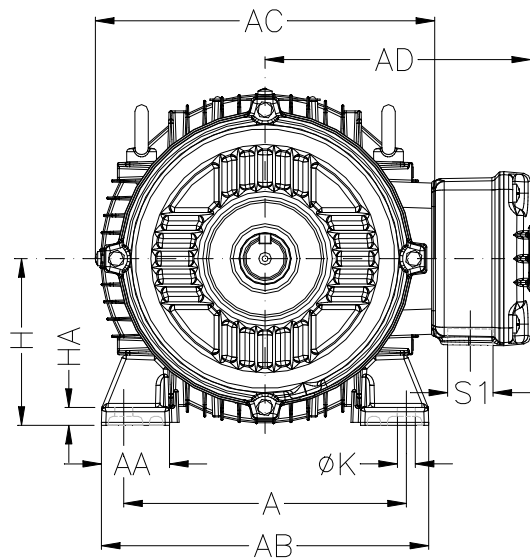

1 2 3 4 5 6 7 8

A

B

C

D

E

F

Notes: Downloaded from <http://dealerselectric.com>
Generated for Model #.3709EP3WAL90S/L

A	AA	AB	AC	AD
140	35	170	179	155
B	BA	BB	C	D
100/125	24	146	56	24j6
E	ES	F	G	GD
50	36	8	20	7
DA	EA	TS	FA	GB
16j6	40	28	5	13
GF	H	HA	HC	HD
5	90	9	177	246
K	L	LC	S1	d1
10	329	375	NPT 3/4"	DM8
d2				
DM6				

Performed by:

Checked:

Customer:

Three-Phase : IEC Tru-Metric - TEFC (IP55) - Aluminum Frame

Three-phase induction motor
Frame 90S/L - IP55

12-SEP-2016