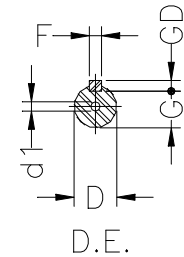

1 2 3 4 5 6 7 8

A

B

C

D

E

F

Notes: Downloaded from <http://dealerselectric.com>
Generated for Model #.3709EP3WAL90S/L

A	AA	AB	AC	AD
140	35	170	179	155
B	BA	BB	C	D
100/125	24	146	56	24j6
E	ES	F	G	GD
50	36	8	20	7
DA	EA	TS	FA	GB
16j6	40	28	5	13
GF	H	HA	HC	HD
5	90	9	177	246
K	L	LC	S1	d1
10	329	375	NPT 3/4"	DM8
d2				
DM6				

Performed by:

Checked:

Customer:

Three-Phase : IEC Tru-Metric - TEFC (IP55) - Aluminum Frame

Three-phase induction motor
Frame 90S/L - IP55

12-SEP-2016