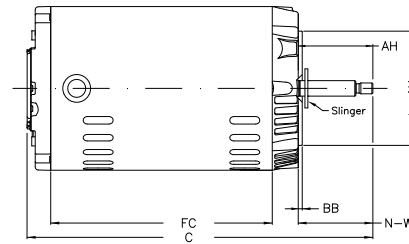

1 2 3 4 5 6 7 8

A

B

C

D

E

F

Notes: Downloaded from <http://dealerselectric.com>  
Generated for Model #.3336OS3EJPR56J-S

Performed by:

Checked:

Customer:

Jet Pump: Three-Phase - W01 (Rolled Steel) - Threaded - ODP - Standard

Three-phase induction motor  
Frame 56J - ODP

12-SEP-2016

P 6.456	AB 5.882	AA NPT 1/2"	ET 1.874	U 0.625
EL 0.625	EP 0.665	t1 0.472	t2 0.590	C 10.827
FC 6.299	Flange FC-149	AJ 5.874	AK 4.500	BD 6.450
BF UNC 3/8"x16-2B	BB 0.157	AH 2.562		