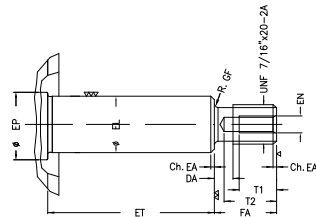

1 2 3 4 5 6 7 8

A

B

C

D

E

F

Notes: Downloaded from <http://dealerselectric.com>  
Generated for Model #.3336OS3EJPR56J-S

Performed by:

Checked:

Customer:

Jet Pump: Three-Phase - W01 (Rolled Steel) - Threaded - ODP - Standard

Three-phase induction motor  
Frame 56J - ODP

12-SEP-2016

P 6.456	AB 5.882	AA NPT 1/2"	ET 1.874	U 0.625
EL 0.625	EP 0.665	t1 0.472	t2 0.590	C 10.827
FC 6.299	Flange FC-149	AJ 5.874	AK 4.500	BD 6.450
BF UNC 3/8"x16-2B	BB 0.157	AH 2.562		