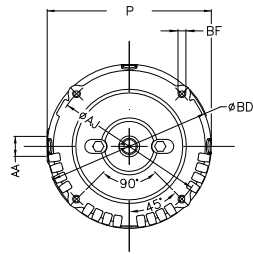

1 2 3 4 5 6 7 8

A

B

C

D

E

F

Notes: Downloaded from <http://dealerselectric.com>  
Generated for Model #.3336OS3EJPR56J-S

Performed by:

Checked:

Customer:

Jet Pump: Three-Phase - W01 (Rolled Steel) - Threaded - ODP - Standard

Three-phase induction motor  
Frame 56J - ODP

12-SEP-2016

P 6.456	AB 5.882	AA NPT 1/2"	ET 1.874	U 0.625
EL 0.625	EP 0.665	t1 0.472	t2 0.590	C 10.827
FC 6.299	Flange FC-149	AJ 5.874	AK 4.500	BD 6.450
BF UNC 3/8"x16-2B	BB 0.157	AH 2.562		