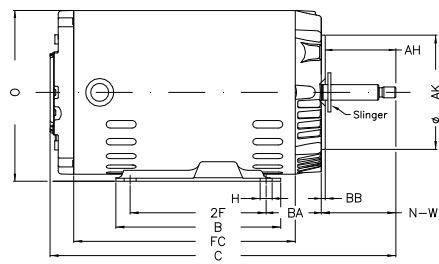

1 2 3 4 5 6 7 8

A

B

C

D

E

F

Notes: Downloaded from <http://dealerselectric.com>
Generated for Model #.3336OS3EJP56J-S

Performed by:

Checked:

Customer:

Jet Pump: Three-Phase - W01 (Rolled Steel) - Threaded - ODP - Standard

Three-phase induction motor
Frame 56J - ODP

12-SEP-2016

2E 4.874	J 1.732	A 6.535	P 6.456	AB 5.882
2F 3.000	B 4.016	BA 2.559	D 3.500	G 0.120
O 6.724	T 0.004	H 0.343	AA NPT 1/2"	ET 1.874
U 0.625	EL 0.625	EP 0.665	t1 0.472	t2 0.590
C 10.827	FC 6.299	Flange FC-149	AJ 5.874	AK 4.500
BD 6.450	BF UNC 3/8"x16-2B	BB 0.157	AH 2.562	