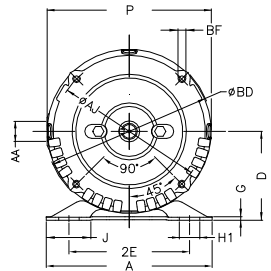

1 2 3 4 5 6 7 8

A

B

C

D

E

F

Notes: Downloaded from <http://dealerselectric.com>
Generated for Model #.3336OS3EJP56J-S

Performed by:

Checked:

Customer:

Jet Pump: Three-Phase - W01 (Rolled Steel) - Threaded - ODP - Standard

Three-phase induction motor
Frame 56J - ODP

12-SEP-2016

2E 4.874	J 1.732	A 6.535	P 6.456	AB 5.882
2F 3.000	B 4.016	BA 2.559	D 3.500	G 0.120
O 6.724	T 0.004	H 0.343	AA NPT 1/2"	ET 1.874
U 0.625	EL 0.625	EP 0.665	t1 0.472	t2 0.590
C 10.827	FC 6.299	Flange FC-149	AJ 5.874	AK 4.500
BD 6.450	BF UNC 3/8"x16-2B	BB 0.157	AH 2.562	