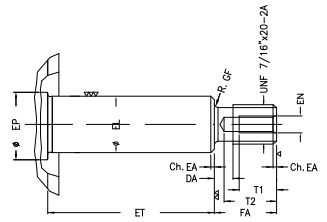

1 2 3 4 5 6 7 8

A

B

C

D

E

F

Notes: Downloaded from <http://dealerselectric.com>
Generated for Model #.3336OS3EJP56J-S

Performed by:

Checked:

Customer:

Jet Pump: Three-Phase - W01 (Rolled Steel) - Threaded - ODP - Standard

Three-phase induction motor
Frame 56J - ODP

12-SEP-2016

2E 4.874	J 1.732	A 6.535	P 6.456	AB 5.882
2F 3.000	B 4.016	BA 2.559	D 3.500	G 0.120
O 6.724	T 0.004	H 0.343	AA NPT 1/2"	ET 1.874
U 0.625	EL 0.625	EP 0.665	t1 0.472	t2 0.590
C 10.827	FC 6.299	Flange FC-149	AJ 5.874	AK 4.500
BD 6.450	BF UNC 3/8"x16-2B	BB 0.157	AH 2.562	