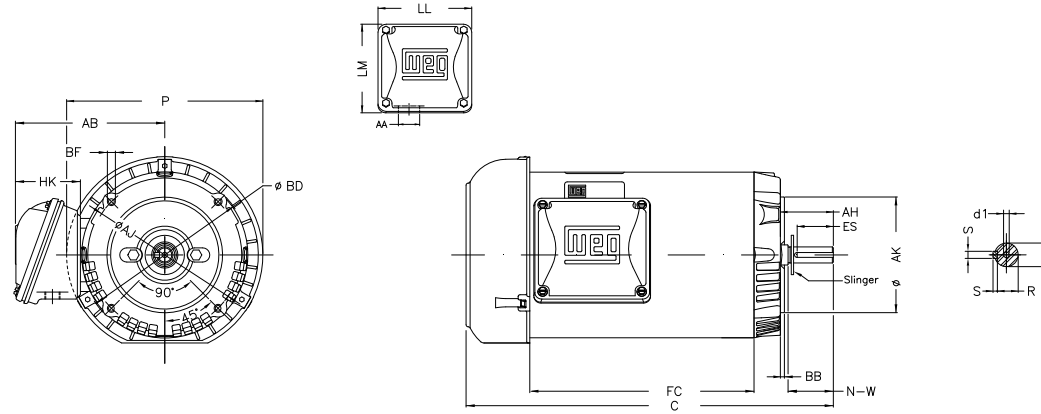

1 2 3 4 5 6 7 8

A

B

C

D

E

F

Notes: Downloaded from <http://dealerselectric.com>  
Generated for Model #.3336ES3H56CFL-S

Performed by:

Checked:

Customer:

Jet Pump: Three-Phase - W01 (Rolled Steel) - Keyed - TEFC - Standard

P	AB	AA	U	ES
7.638	5.882	0.881"	0.625	1.417
C	FC	Flange	AJ	AK
11.142	5.512	FC-149	5.874	4.500
BD	BF	BB	AH	
6.450	UNC 3/8"x16-2B	0.157	2.062	

Three-phase induction motor  
Frame 56C - IP55

12-SEP-2016