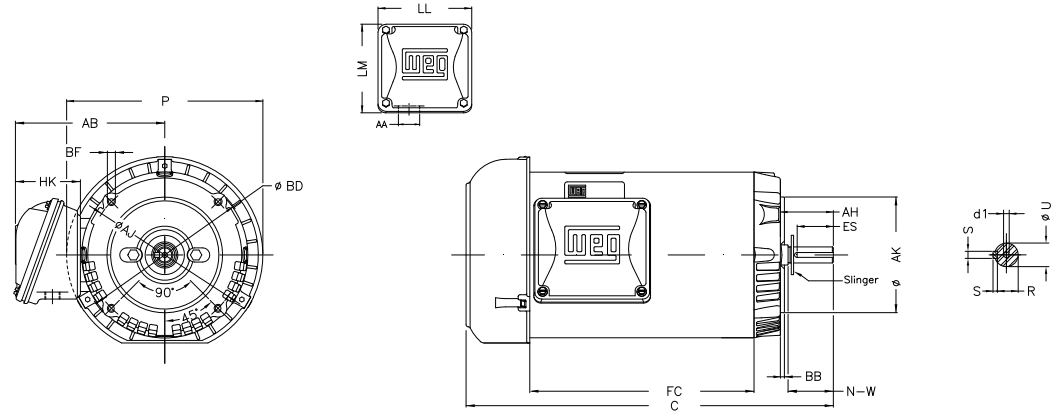

1 2 3 4 5 6 7 8

A

B

C

D

E

F

Notes: Downloaded from <http://dealerselectric.com>
Generated for Model #.3336ES3EJPR56C-S

Performed by:

Checked:

Customer:

Jet Pump: Three-Phase - W01 (Rolled Steel) - Keyed - TEFC - Standard

| | | | | |
|--------|----------------|--------|-------|-------|
| P | AB | AA | U | ES |
| 7.638 | 5.882 | 0.881" | 0.625 | 1.417 |
| C | FC | Flange | AJ | AK |
| 11.142 | 5.512 | FC-149 | 5.874 | 4.500 |
| BD | BF | BB | AH | |
| 6.450 | UNC 3/8"x16-2B | 0.157 | 2.062 | |

Three-phase induction motor
Frame 56C - IP55

12-SEP-2016