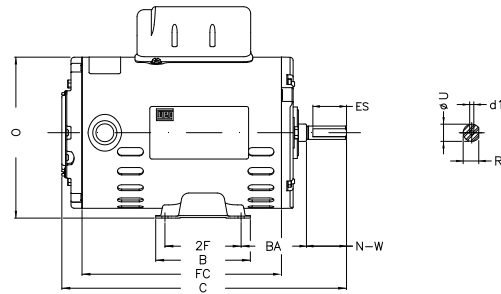

1 2 3 4 5 6 7 8

A

B

C

D

E

F

Notes: Downloaded from <http://dealerselectric.com>  
Generated for Model #.3318OT1B48-S

Performed by:

Checked:

Customer:

Single Phase: W01 (Rolled Steel) - ODP - Premium Efficiency (DOE)

Single-phase induction motor  
Frame 48 - ODP

12-SEP-2016

P	AB	J	2E	A
5.709	5.520	1.835	4.236	6.142
H	G	HB	HK	FC
0.343	0.075	1.559	2.650	6.693
2F	B	C	BA	N-W
2.748	3.543	9.886	2.500	1.500
ES	d1	U	AA	R
1.260	A 3.15	0.500	NPT 1/2"	0.451
LL	LM	BB	D	XO
3.835	3.697	0.524	3.000	0.524
HD2	O	HC2		
7.165	5.830	4.165		