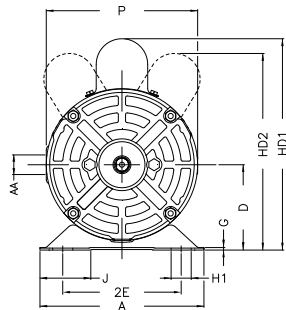

1 2 3 4 5 6 7 8

A

B

C

D

E

F

Notes: Downloaded from <http://dealerselectric.com>  
Generated for Model #.3318OT1B48-S

Performed by:

Checked:

Customer:

Single Phase: W01 (Rolled Steel) - ODP - Premium Efficiency (DOE)

Single-phase induction motor  
Frame 48 - ODP

12-SEP-2016

P	AB	J	2E	A
5.709	5.520	1.835	4.236	6.142
H	G	HB	HK	FC
0.343	0.075	1.559	2.650	6.693
2F	B	C	BA	N-W
2.748	3.543	9.886	2.500	1.500
ES	d1	U	AA	R
1.260	A 3.15	0.500	NPT 1/2"	0.451
LL	LM	BB	D	XO
3.835	3.697	0.524	3.000	0.524
HD2	O	HC2		
7.165	5.830	4.165		