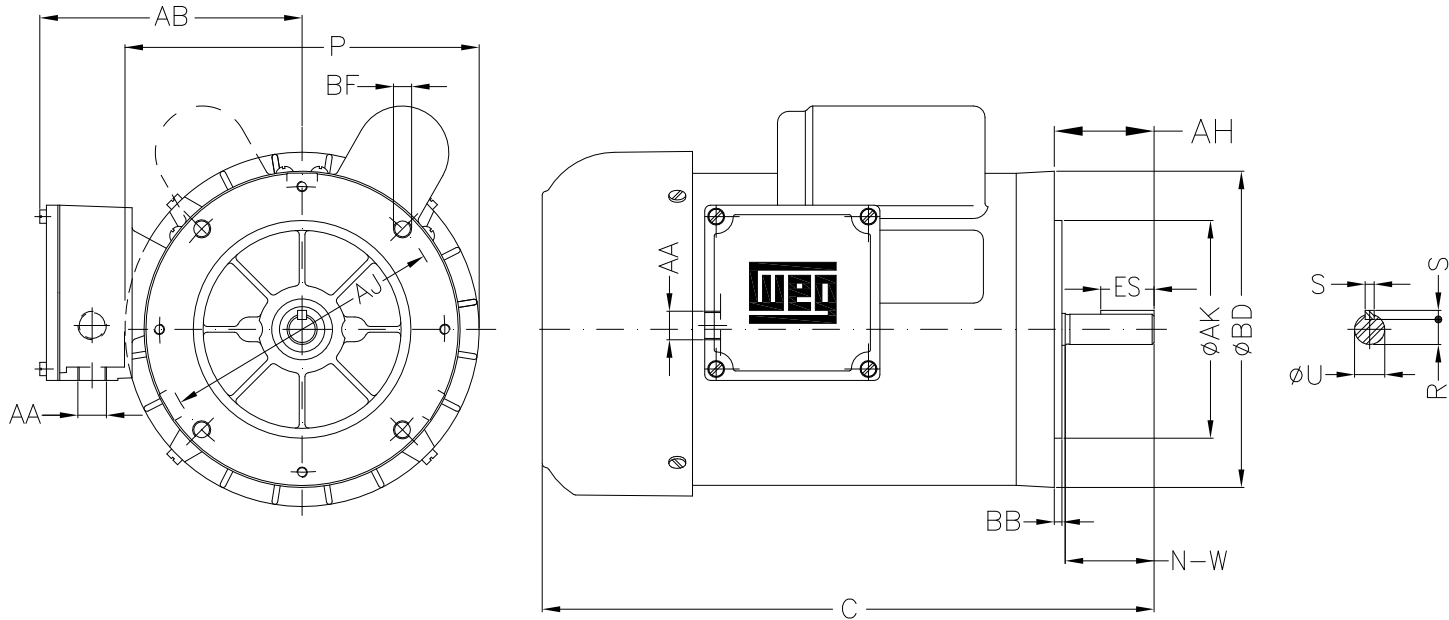

1 2 3 4 5 6 7 8

A

B

C

D

E

F

Notes: Downloaded from <http://dealerselectric.com>  
Generated for Model #.3318ES1BB56CFL

Performed by:

Checked:

Customer:

Single-Phase : NEMA 56 TEFC

P	ES	S	depth	N-W
7.323	1.102	0.187	0.187	1.874
U	R	C	AA	Flange
0.6250	0.517	11.102	2xNPT 1/2"	FC-149
AJ	AK	BD	BF	BB
5.874	4.500	6.535	UNC 3/8"x16-2B	0.157
AH				
2.063				